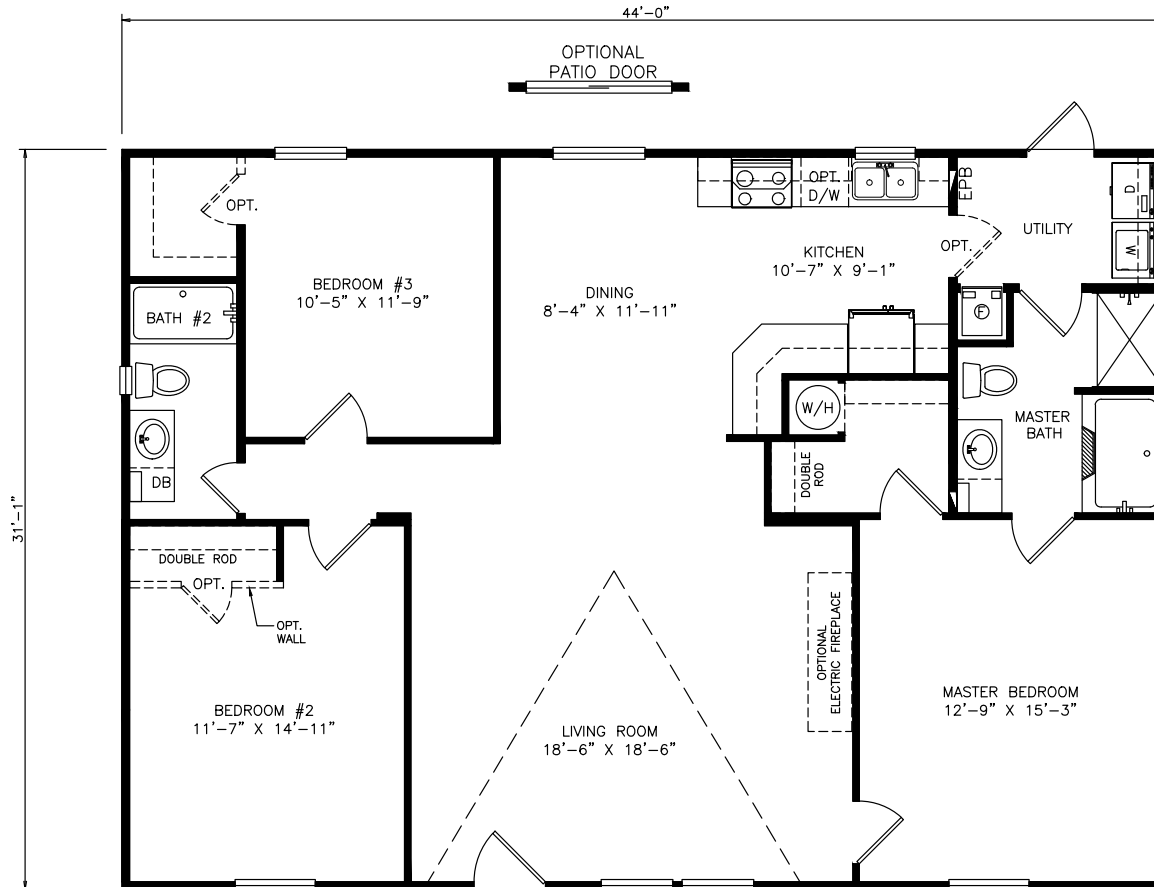

Totten

Heritage Series - Multi Section

1,372 SQ. FT. (Approximate) 3 Bedrooms, 2 Baths

Last Updated: 6-29-21

FACTORY SELECT HOMES
 4455 N. Stockton Hill Rd.
 Kingman, AZ 86409

FactorySelectMH.com | 1-800-965-3641