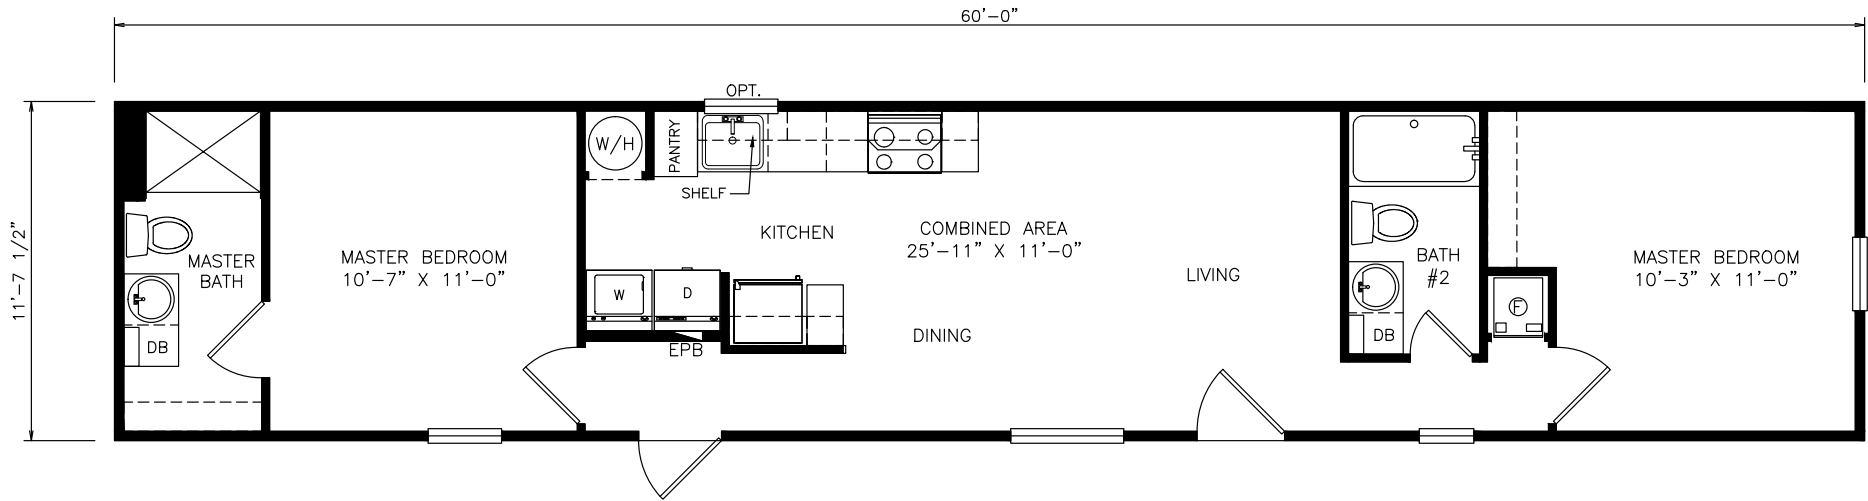

Osborn

Select Series - Single Section

698 SQ. FT. (Approximate) 2 Bedroom, 2 Baths

Last Updated: 6-25-21

FACTORY SELECT HOMES
4455 N. Stockton Hill Rd.
Kingman, AZ 86409

FactorySelectMH.com | 1-800-965-3641