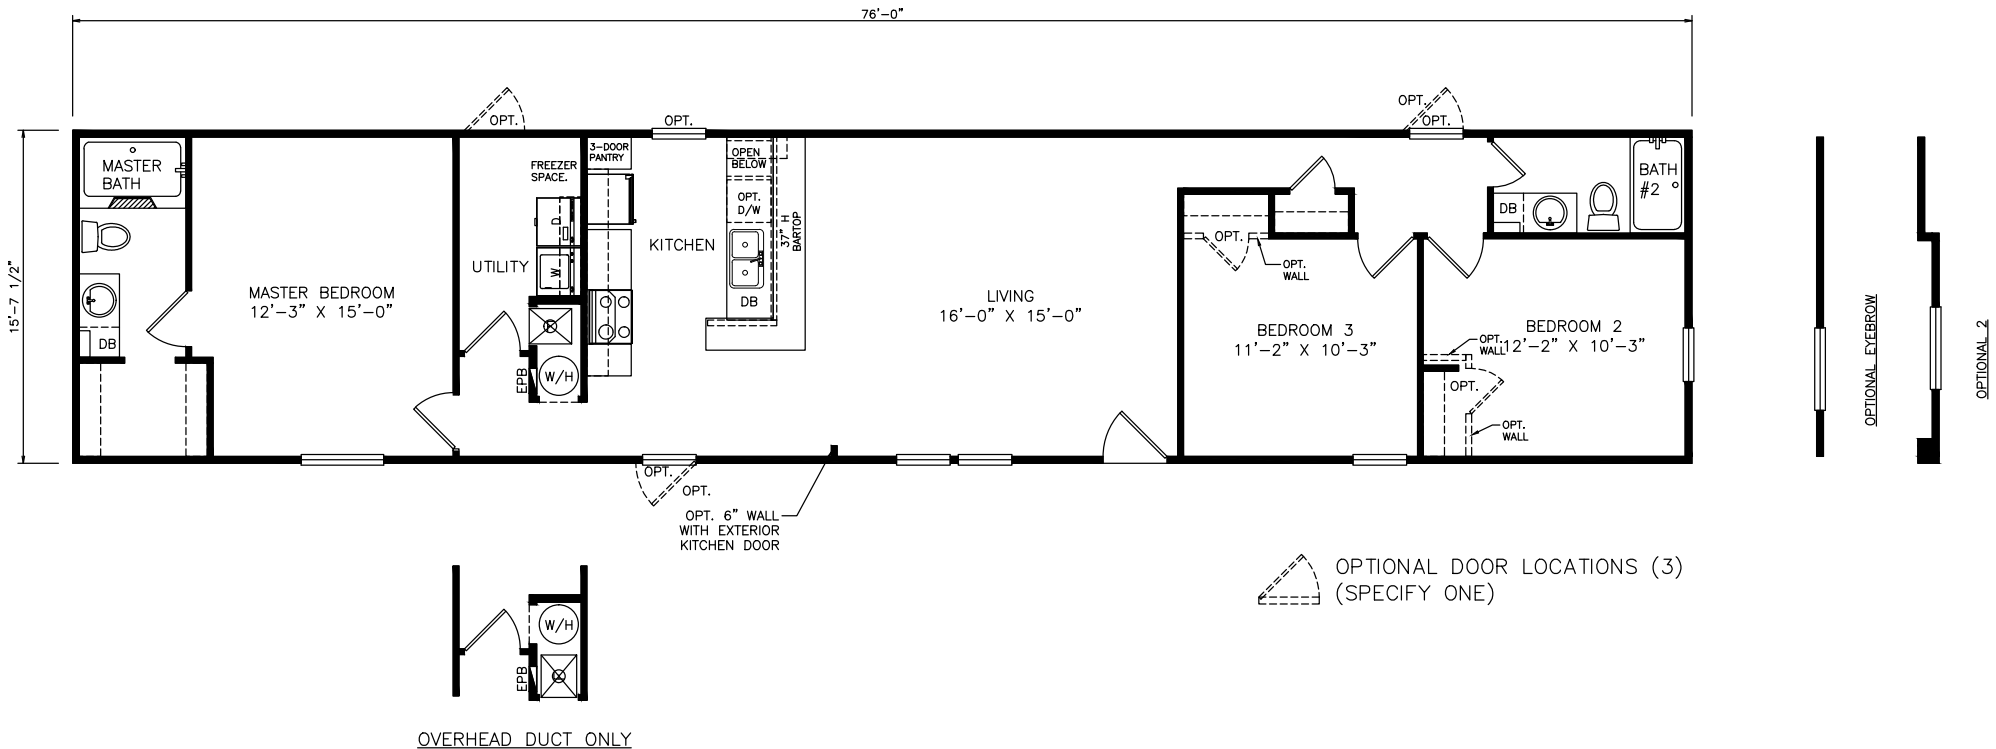

# Levan

Classic Series - Single Section

1,193 SQ. FT. (Approximate) 3 Bedrooms, 2 Baths

Last Updated: 6-24-21

**FACTORY SELECT HOMES**  
 4455 N. Stockton Hill Rd.  
 Kingman, AZ 86409

**FactorySelectMH.com | 1-800-965-3641**