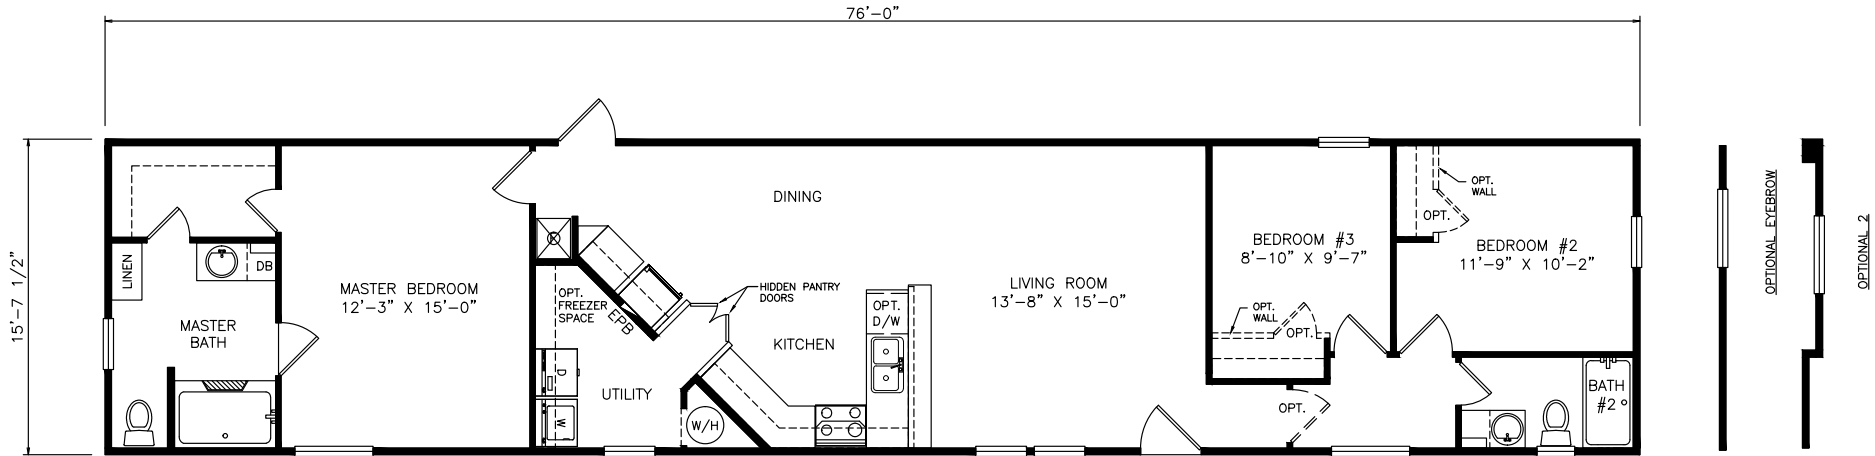

Jordan

Heritage Series - Single Section

1,193 SQ. FT. (Approximate) 3 Bedrooms, 2 Baths

Last Updated: 6-28-21

FACTORY SELECT HOMES
 4455 N. Stockton Hill Rd.
 Kingman, AZ 86409

FactorySelectMH.com | 1-800-965-3641