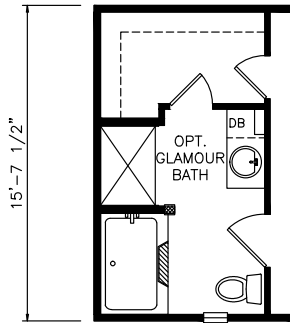

Jordan

Heritage Series - Single Section

1,193 SQ. FT. (Approximate) 3 Bedrooms, 2 Baths

Last Updated: 6-28-21

FACTORY SELECT HOMES
 4455 N. Stockton Hill Rd.
 Kingman, AZ 86409

FactorySelectMH.com | 1-800-965-3641