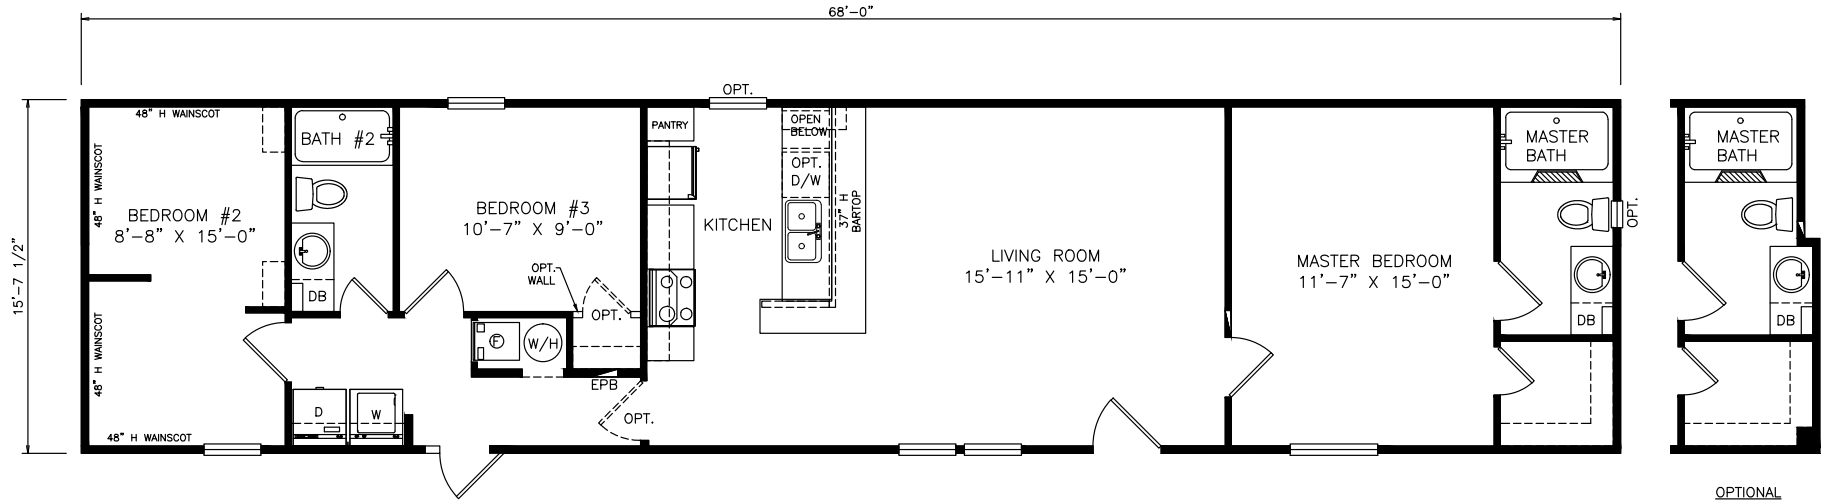

Isola

Select Series - Single Section

1,068 SQ. FT. (Approximate) 3 Bedrooms, 2 Baths

Last Updated: 6-25-21

FACTORY SELECT HOMES
 4455 N. Stockton Hill Rd.
 Kingman, AZ 86409

FactorySelectMH.com | 1-800-965-3641