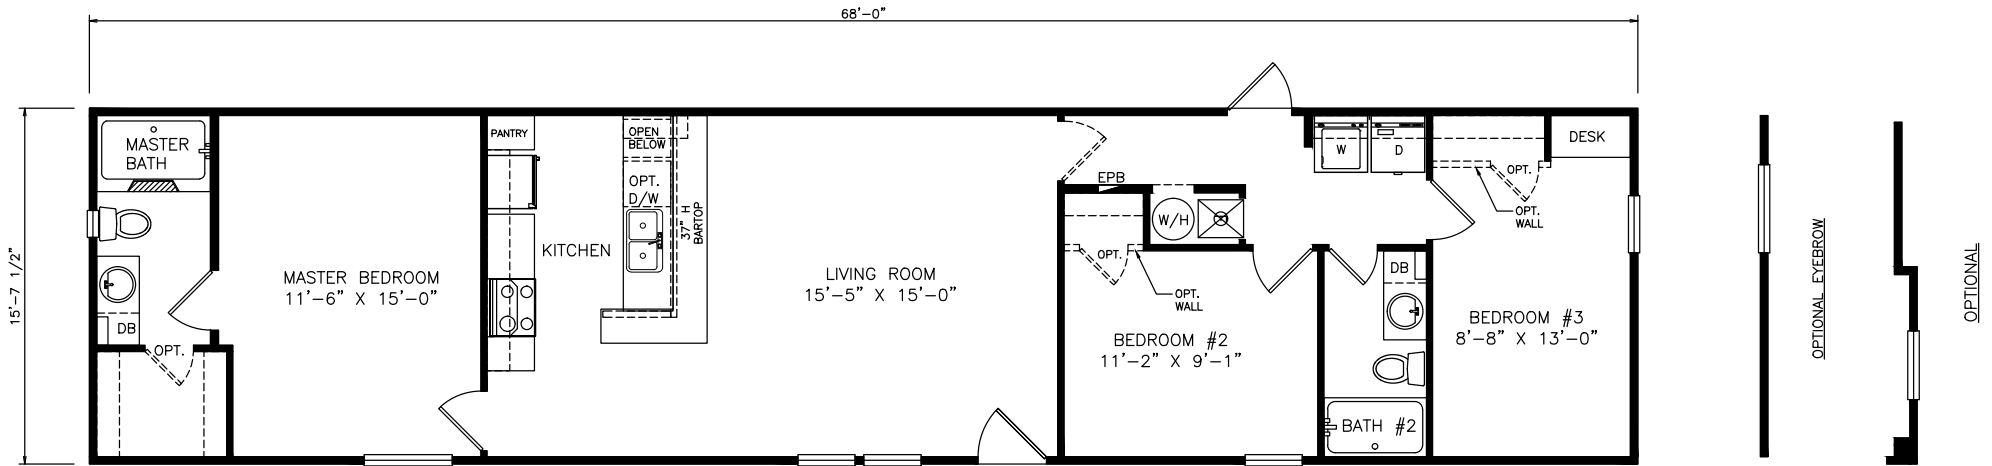

# Hanksville

Classic Series - Single Section

634 SQ. FT. (Approximate) 3 Bedrooms, 2 Baths

Last Updated: 6-24-21

**FACTORY SELECT HOMES**  
 4455 N. Stockton Hill Rd.  
 Kingman, AZ 86409

**FactorySelectMH.com | 1-800-965-3641**