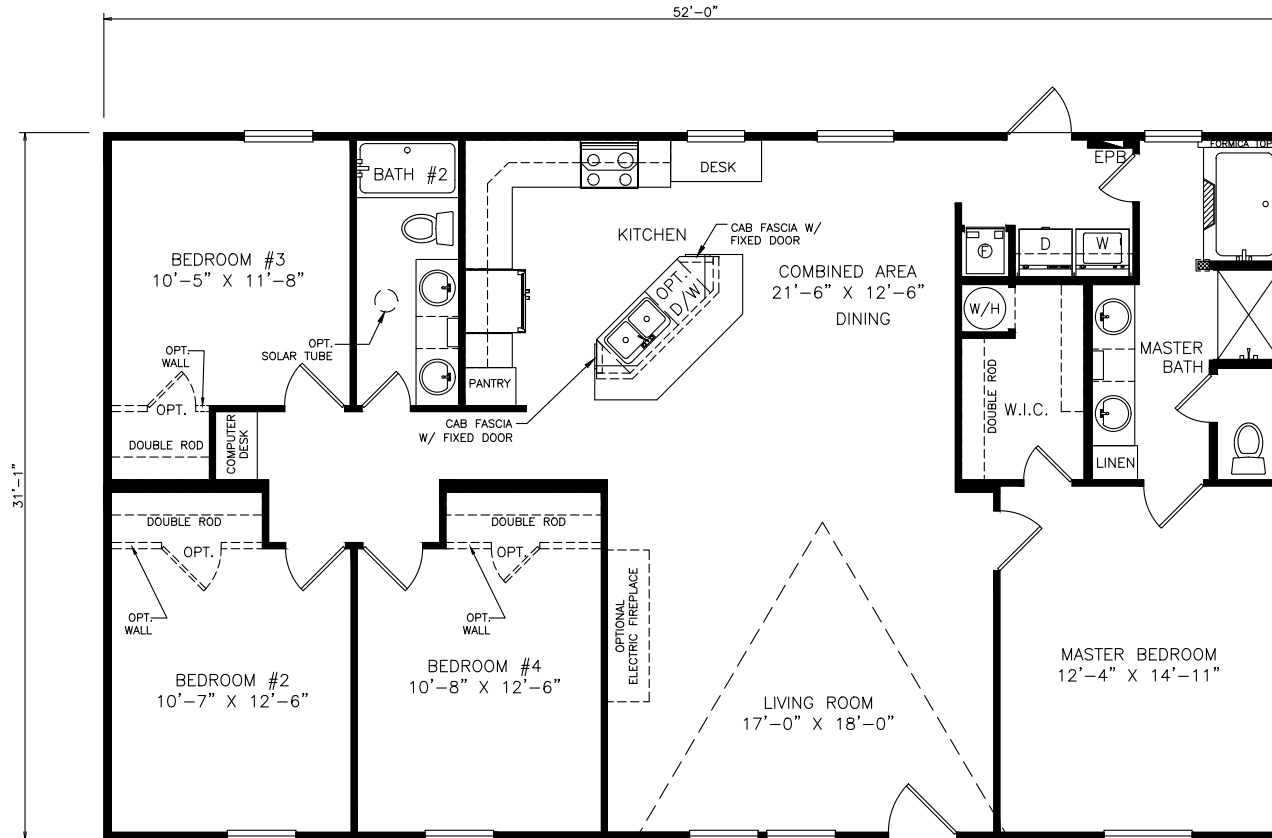

Covina

Select Series - Multi Section

1,622 SQ. FT. (Approximate) 4 Bedrooms, 2 Baths

Last Updated: 6-28-21

FACTORY SELECT HOMES
4455 N. Stockton Hill Rd.
Kingman, AZ 86409

FactorySelectMH.com | 1-800-965-3641