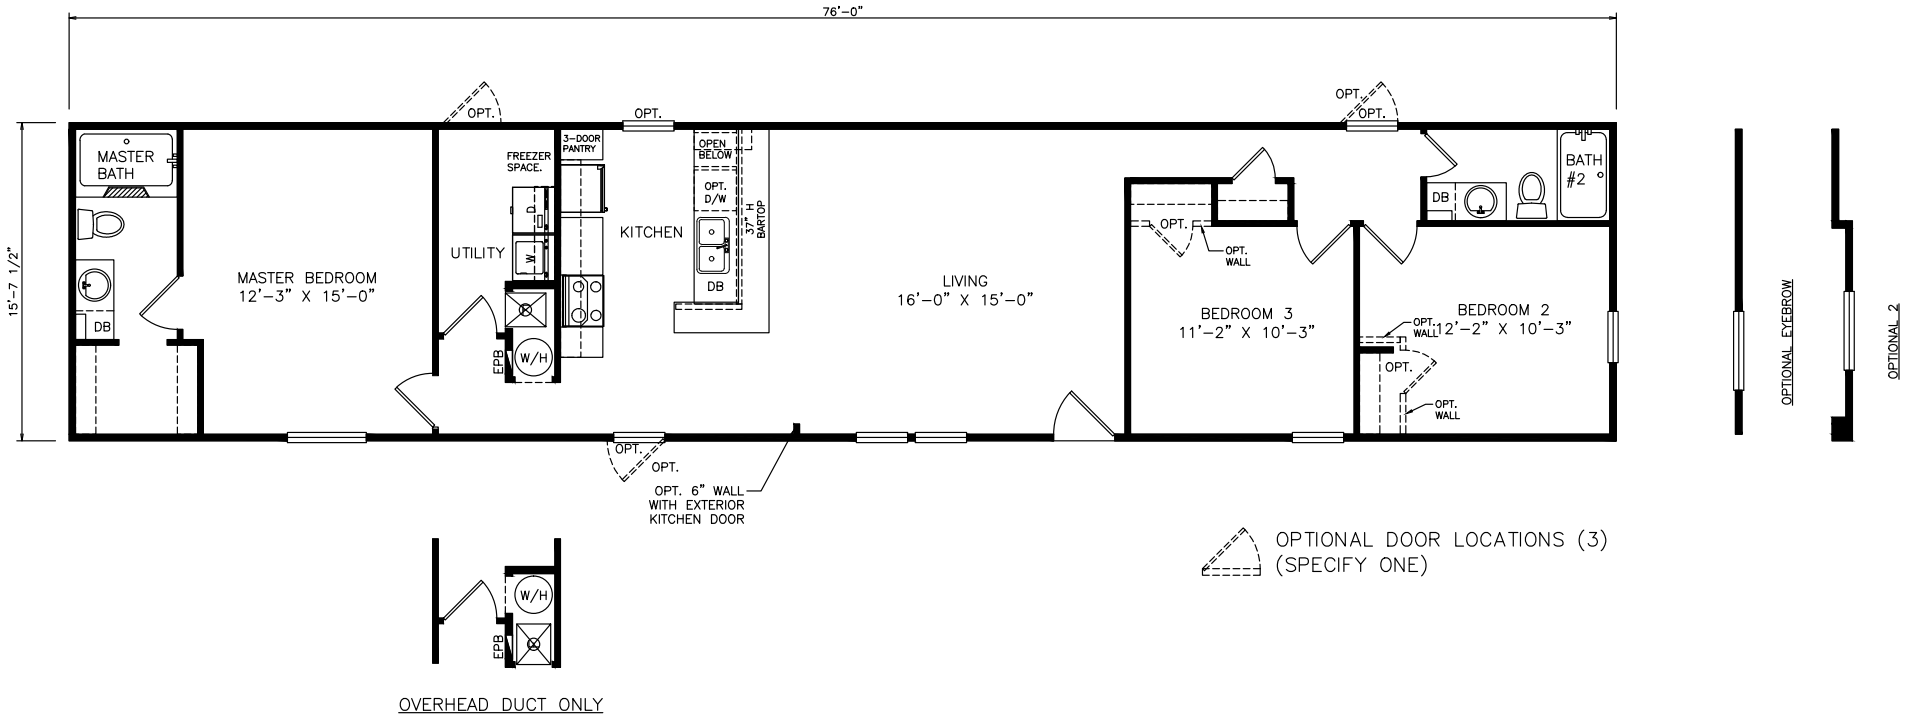

# Coral

Select Series - Single Section

1,193 SQ. FT. (Approximate) 3 Bedrooms, 2 Baths

Last Updated: 6-25-21

**FACTORY SELECT HOMES**  
 4455 N. Stockton Hill Rd.  
 Kingman, AZ 86409

**FactorySelectMH.com | 1-800-965-3641**