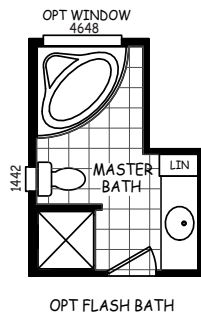

# Wanessa

GS Series

1,306 SQ. FT. (Approximate) 3 Bedrooms, 2 Baths

Last Updated: 12-15-20

**FACTORY SELECT HOMES**  
 4455 N. Stockton Hill Rd.  
 Kingman, AZ 86409

**FactorySelectMH.com | 1-800-965-3641**