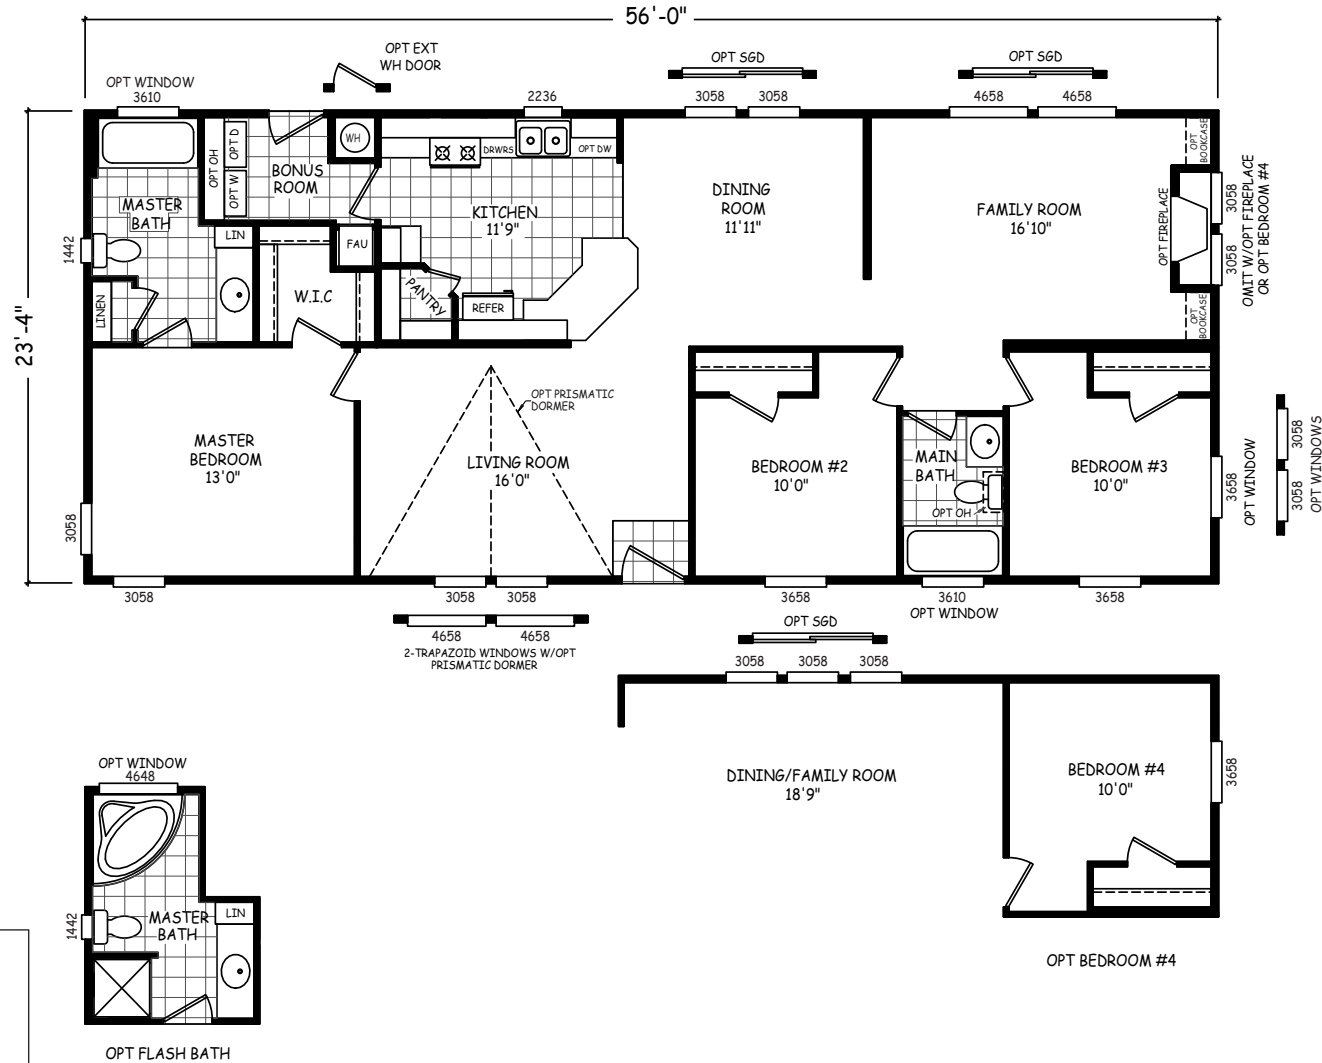

# Wanessa

GS Series

1,306 SQ. FT. (Approximate) 3 Bedrooms, 2 Baths

Last Updated: 12-15-20

**FACTORY SELECT HOMES**  
 4455 N. Stockton Hill Rd.  
 Kingman, AZ 86409

**FactorySelectMH.com | 1-800-965-3641**