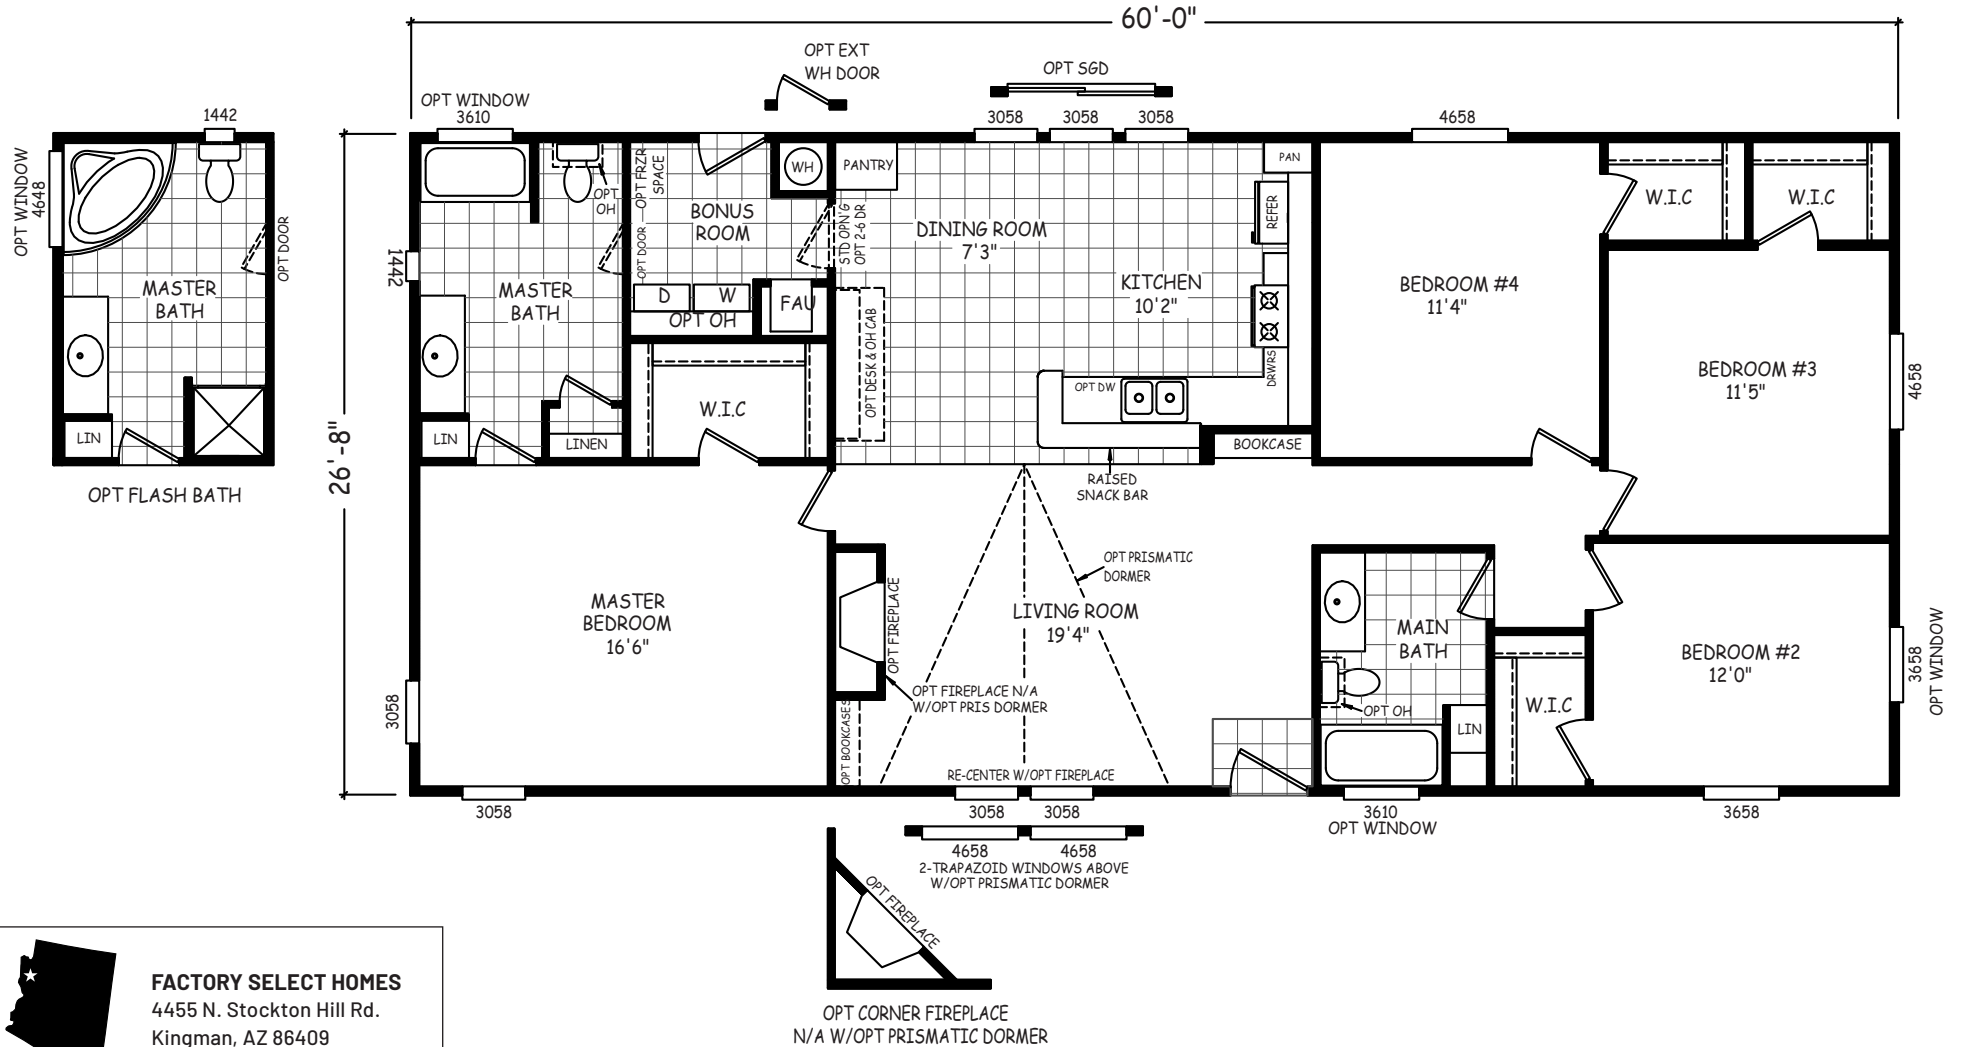

Saint Charles

GS Series

1,600 SQ. FT. (Approximate) 4 Bedrooms, 2 Baths

Last Updated: 1-4-21

FACTORY SELECT HOMES
 4455 N. Stockton Hill Rd.
 Kingman, AZ 86409

FactorySelectMH.com | 1-800-965-3641

IMPORTANT: Alta Cima Corp reserves the right to modify, cancel or substitute products or features of this event at any time without prior notice or obligation. Pictures and other promotional materials are representative and may depict or contain floor plans, square footages, elevations, options, upgrades, extra design features, decorations, floor coverings, specialty light fixtures, custom paint and wall coverings, window treatments, landscaping, sound and alarm systems, furnishings, appliances, and other designer/decorator features and amenities that are not included as part of the home and/or may not be available at all locations. Home, pricing and community information is subject to change, and homes to prior sale, at any time without notice or obligation. ©2020 Alta Cima Corp. All rights reserved.