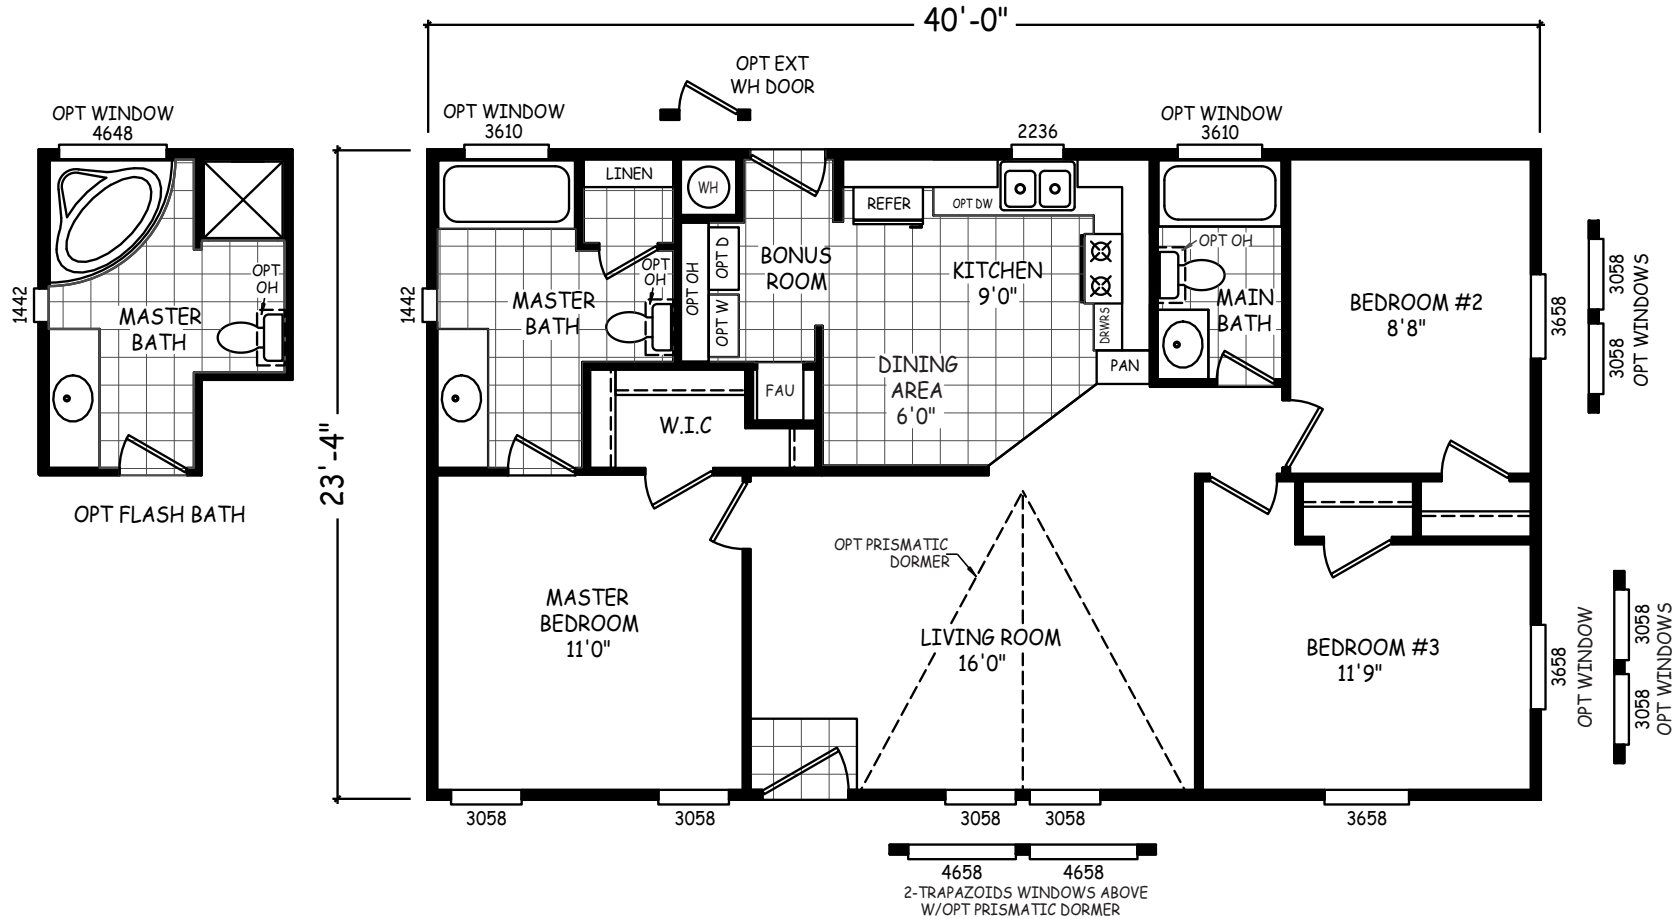

Mertens

GS Series

933 SQ. FT. (Approximate) 3 Bedrooms, 2 Baths

Last Updated: 12-15-20

FACTORY SELECT HOMES

4455 N. Stockton Hill Rd.
Kingman, AZ 86409

FactorySelectMH.com | 1-800-965-3641

IMPORTANT: Alta Cima Corp reserves the right to modify, cancel or substitute products or features of this event at any time without prior notice or obligation. Pictures and other promotional materials are representative and may depict or contain floor plans, square footages, elevations, options, upgrades, extra design features, decorations, floor coverings, specialty light fixtures, custom paint and wall coverings, window treatments, landscaping, sound and alarm systems, furnishings, appliances, and other designer/decorator features and amenities that are not included as part of the home and/or may not be available at all locations. Home, pricing and community information is subject to change, and homes to prior sale, at any time without notice or obligation. ©2020 Alta Cima Corp. All rights reserved.