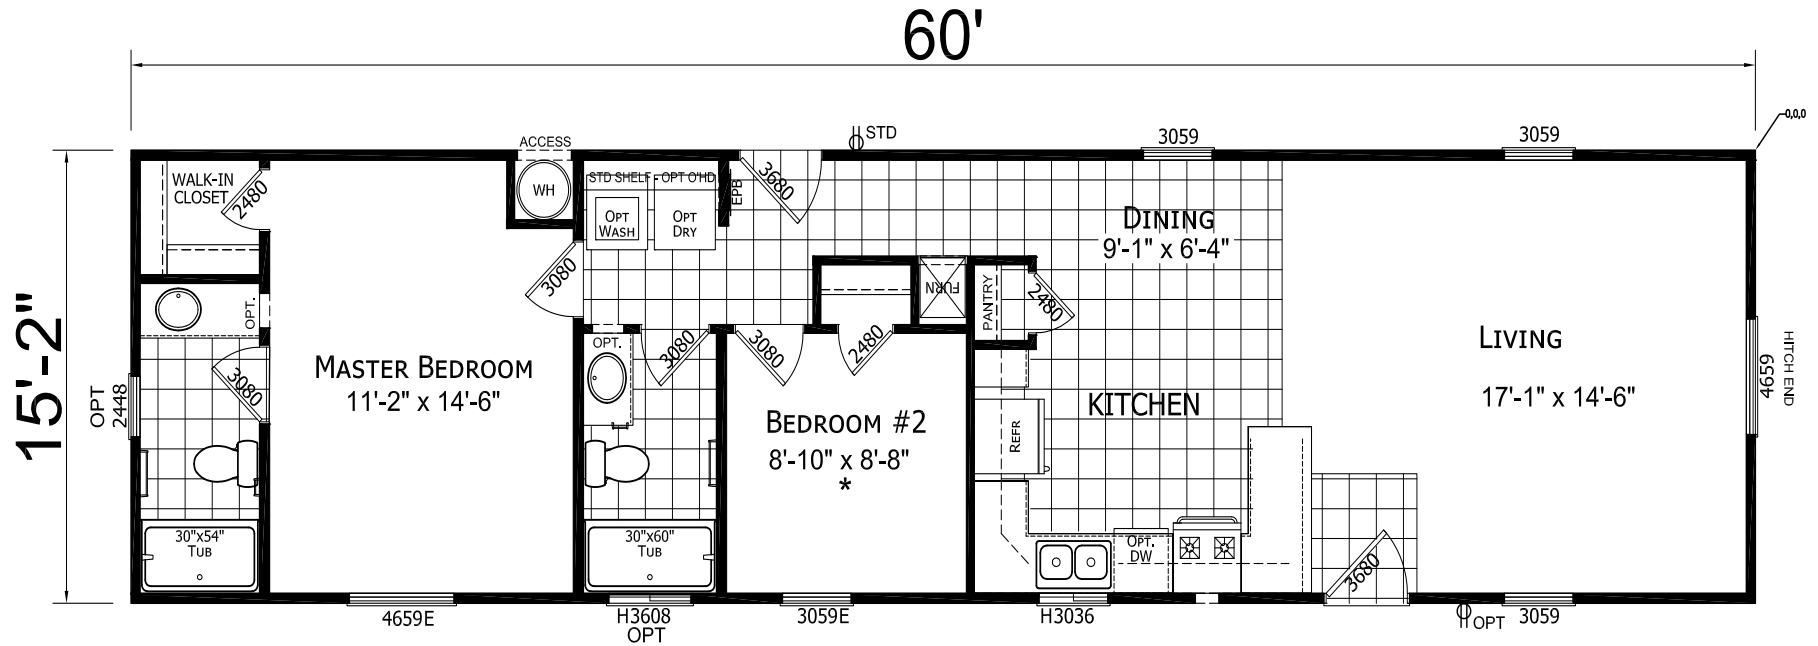

Jupiter

Sunrise Series

910 SQ. FT. (Approximate) 2 Bedroom, 2 Bath

Last Updated: 11-5-20

FACTORY SELECT HOMES

4455 N. Stockton Hill Rd.
Kingman, AZ 86409

FactorySelectMH.com | 1-800-965-3641

IMPORTANT: Alta Cima Corp reserves the right to modify, cancel or substitute products or features of this event at any time without prior notice or obligation. Pictures and other promotional materials are representative and may depict or contain floor plans, square footages, elevations, options, upgrades, extra design features, decorations, floor coverings, specialty light fixtures, custom paint and wall coverings, window treatments, landscaping, sound and alarm systems, furnishings, appliances, and other designer/decorator features and amenities that are not included as part of the home and/or may not be available at all locations. Home, pricing and community information is subject to change, and homes to prior sale, at any time without notice or obligation. ©2020 Alta Cima Corp. All rights reserved.