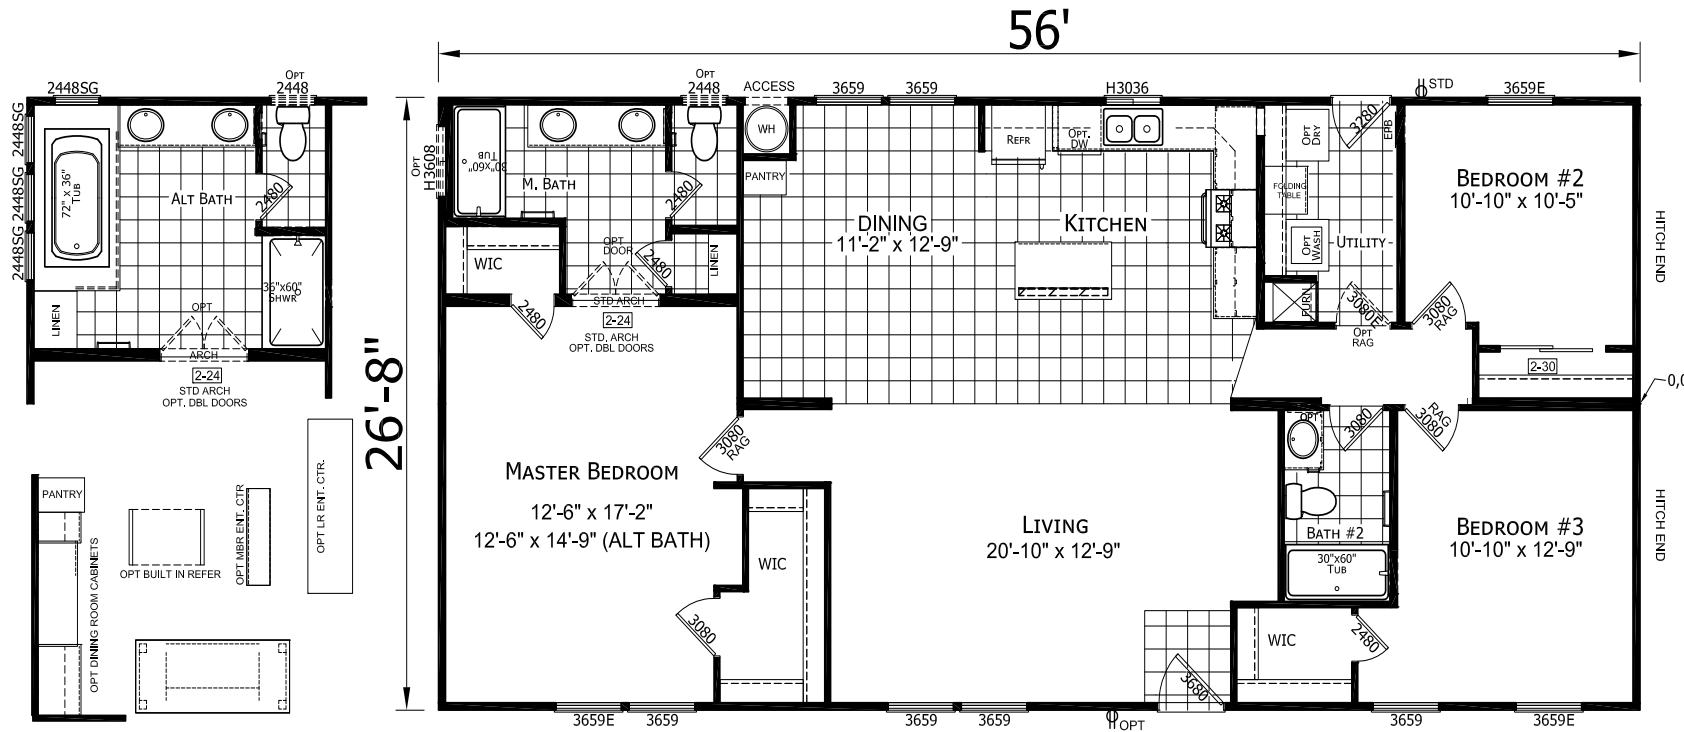

Goddard

American Freedom Series

1,493 SQ. FT. (Approximate) 3 Bedroom, 2 Bath

Last Updated: 11-4-20

FACTORY SELECT HOMES
 4455 N. Stockton Hill Rd.
 Kingman, AZ 86409

FactorySelectMH.com | 1-800-965-3641

IMPORTANT: Alta Cima Corp reserves the right to modify, cancel or substitute products or features of this event at any time without prior notice or obligation. Pictures and other promotional materials are representative and may depict or contain floor plans, square footages, elevations, options, upgrades, extra design features, decorations, floor coverings, specialty light fixtures, custom paint and wall coverings, window treatments, landscaping, sound and alarm systems, furnishings, appliances, and other designer/decorator features and amenities that are not included as part of the home and/or may not be available at all locations. Home, pricing and community information is subject to change, and homes to prior sale, at any time without notice or obligation. ©2020 Alta Cima Corp. All rights reserved.