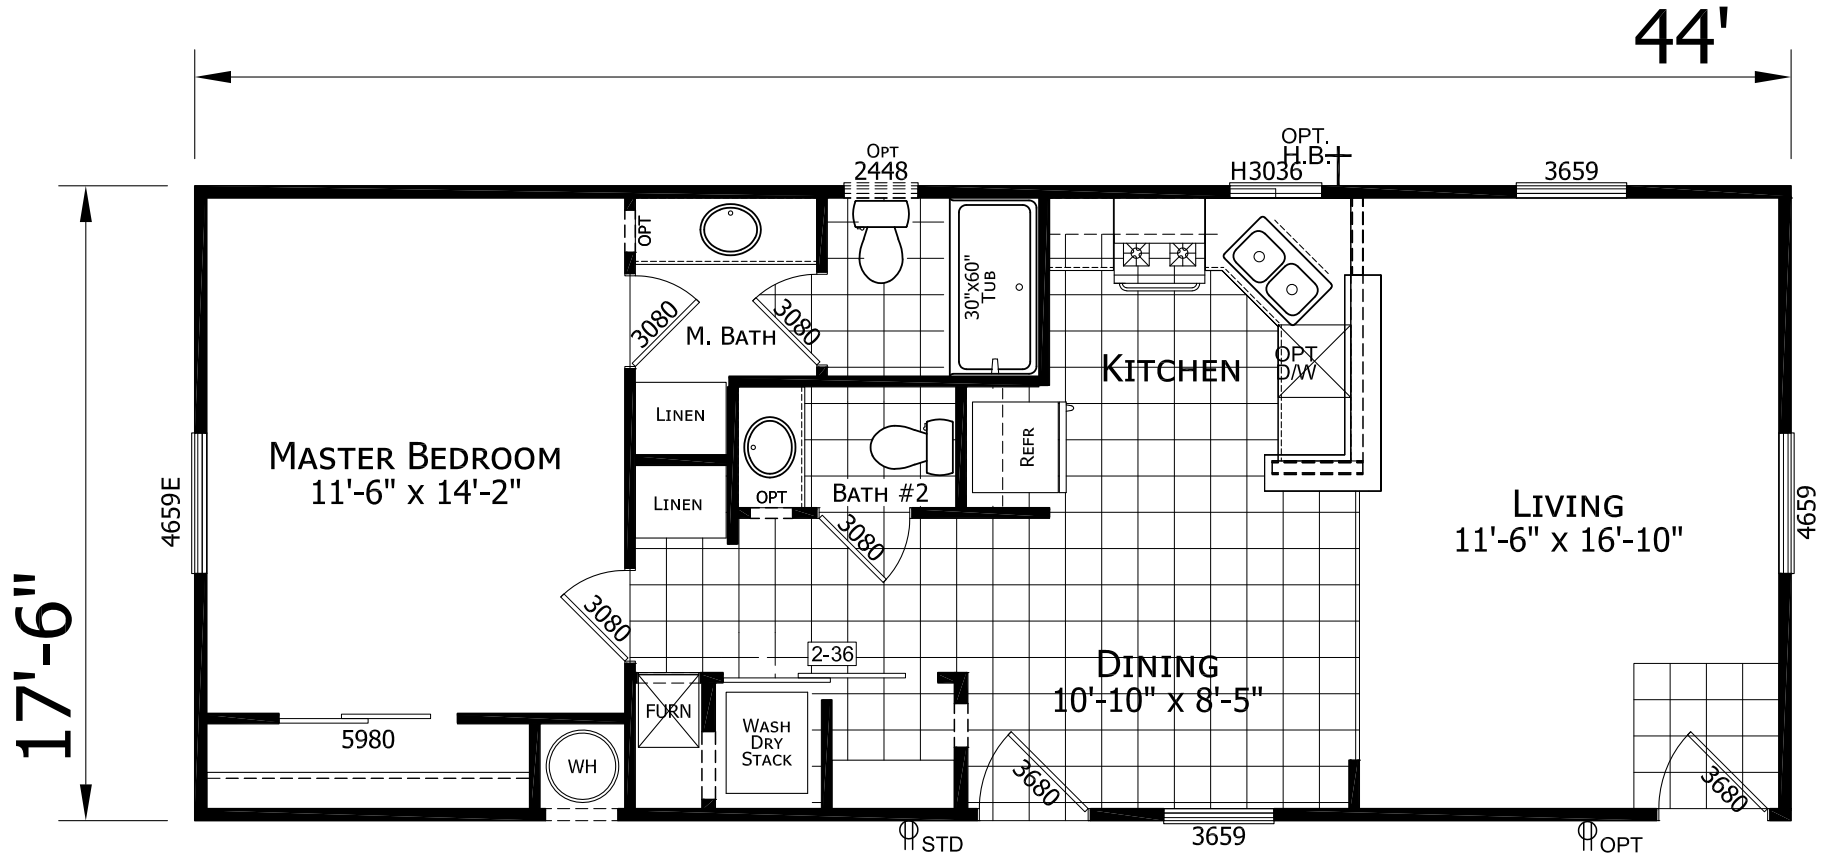

# Glen Ridge

Sunrise Series

770 SQ. FT. (Approximate) 1 Bedroom, 1.5 Baths

Last Updated: 2-4-21

**FACTORY SELECT HOMES**

4455 N. Stockton Hill Rd.  
Kingman, AZ 86409

**FactorySelectMH.com | 1-800-965-3641**