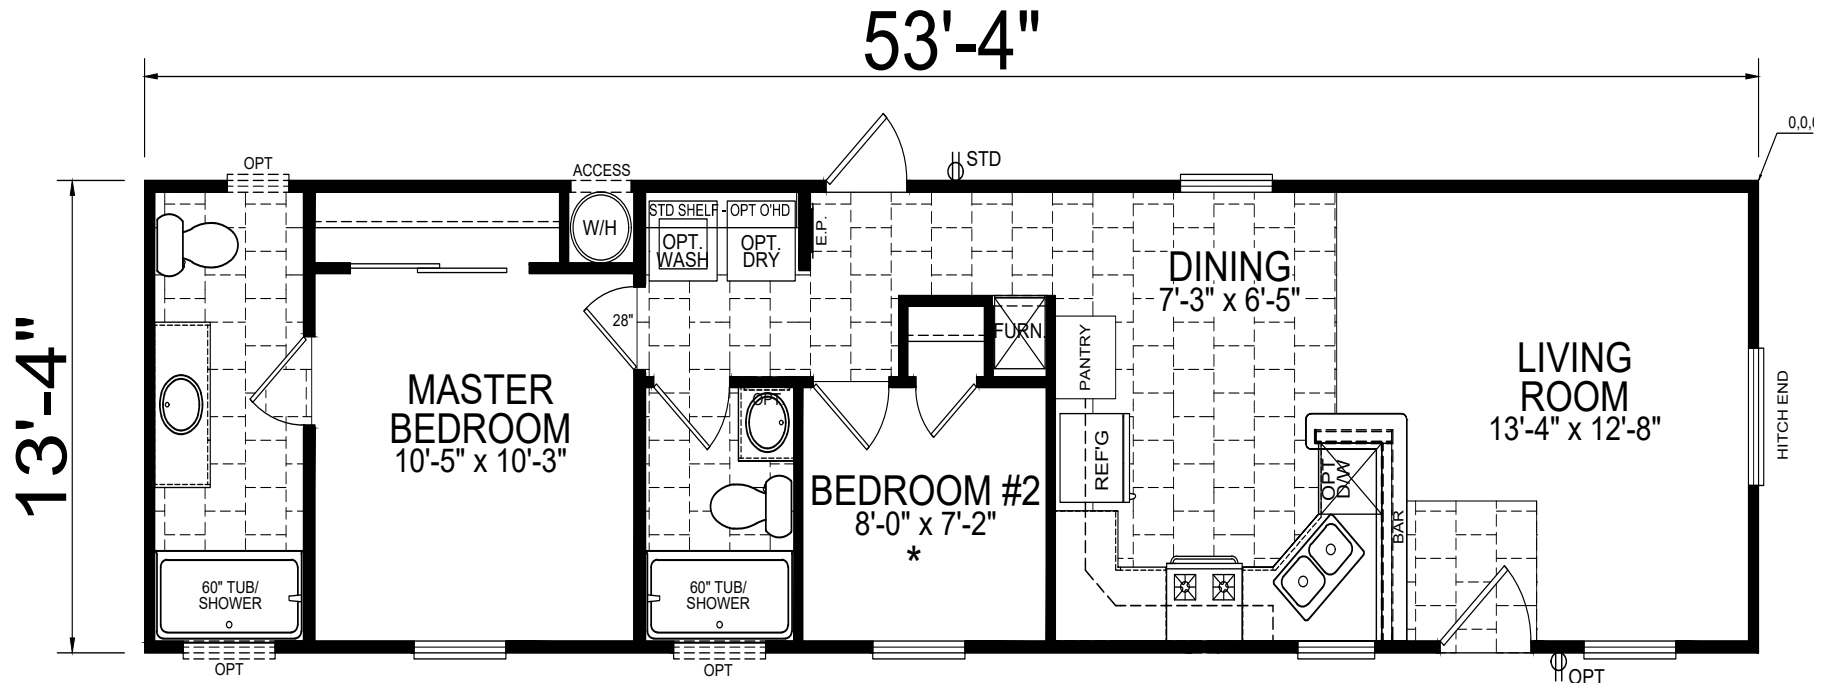

Doral

Sunrise Series

711 SQ. FT. (Approximate) 2 Bedroom, 2 Bath

Last Updated: 11-5-20

FACTORY SELECT HOMES

4455 N. Stockton Hill Rd.
Kingman, AZ 86409

FactorySelectMH.com | 1-800-965-3641

IMPORTANT: Alta Cima Corp reserves the right to modify, cancel or substitute products or features of this event at any time without prior notice or obligation. Pictures and other promotional materials are representative and may depict or contain floor plans, square footages, elevations, options, upgrades, extra design features, decorations, floor coverings, specialty light fixtures, custom paint and wall coverings, window treatments, landscaping, sound and alarm systems, furnishings, appliances, and other designer/decorator features and amenities that are not included as part of the home and/or may not be available at all locations. Home, pricing and community information is subject to change, and homes to prior sale, at any time without notice or obligation. ©2020 Alta Cima Corp. All rights reserved.