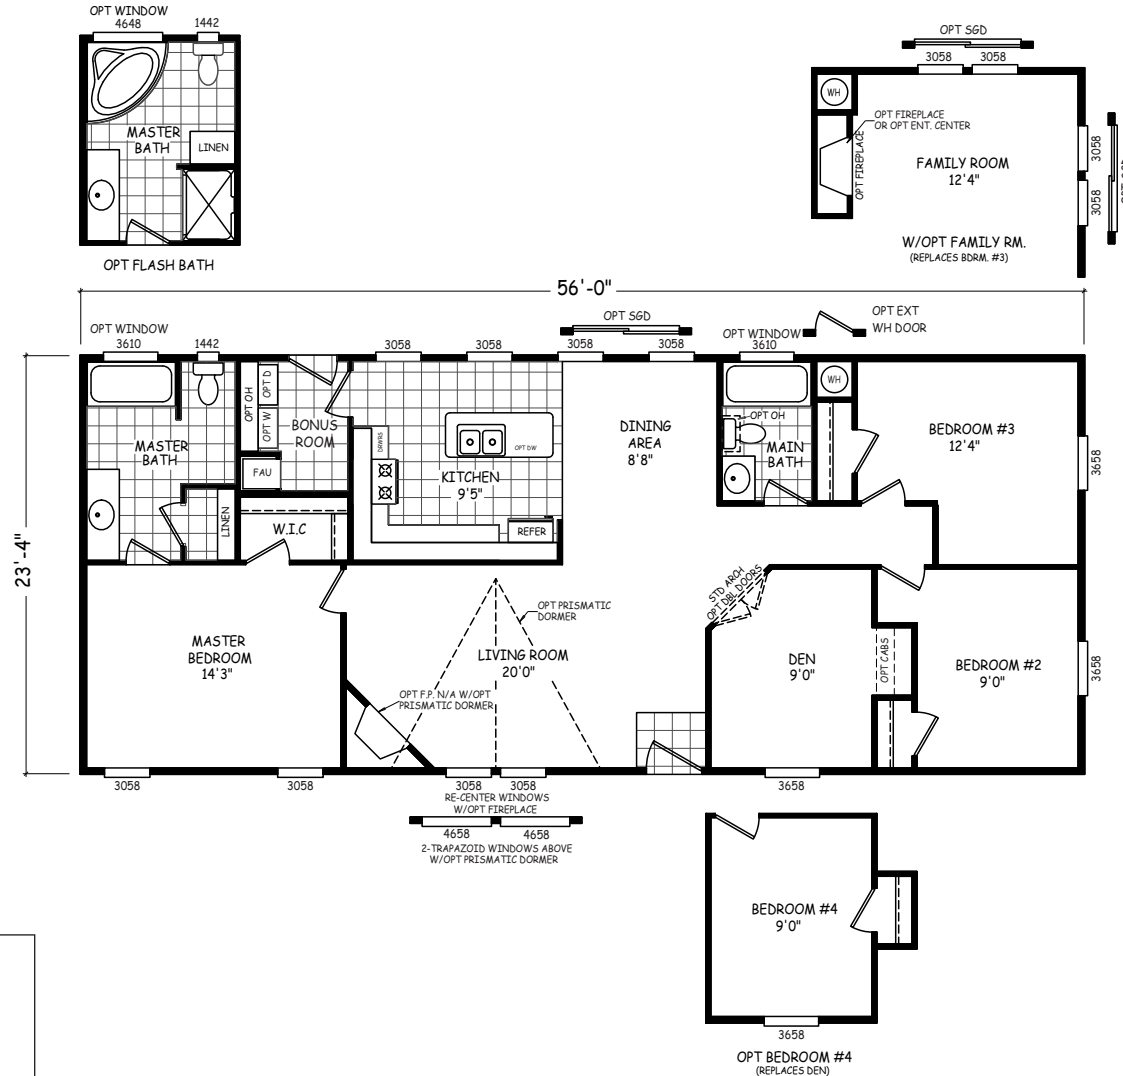

Cooke

GS Series

1,306 SQ. FT. (Approximate) 3 Bedrooms, 2 Baths

Last Updated: 12-15-20

FACTORY SELECT HOMES

4455 N. Stockton Hill Rd.
Kingman, AZ 86409

FactorySelectMH.com | 1-800-965-3641

IMPORTANT: Alta Cima Corp reserves the right to modify, cancel or substitute products or features of this event at any time without prior notice or obligation. Pictures and other promotional materials are representative and may depict or contain floor plans, square footages, elevations, options, upgrades, extra design features, decorations, floor coverings, specialty light fixtures, custom paint and wall coverings, window treatments, landscaping, sound and alarm systems, furnishings, appliances, and other designer/decorator features and amenities that are not included as part of the home and/or may not be available at all locations. Home, pricing and community information is subject to change, and homes to prior sale, at any time without notice or obligation. ©2020 Alta Cima Corp. All rights reserved.