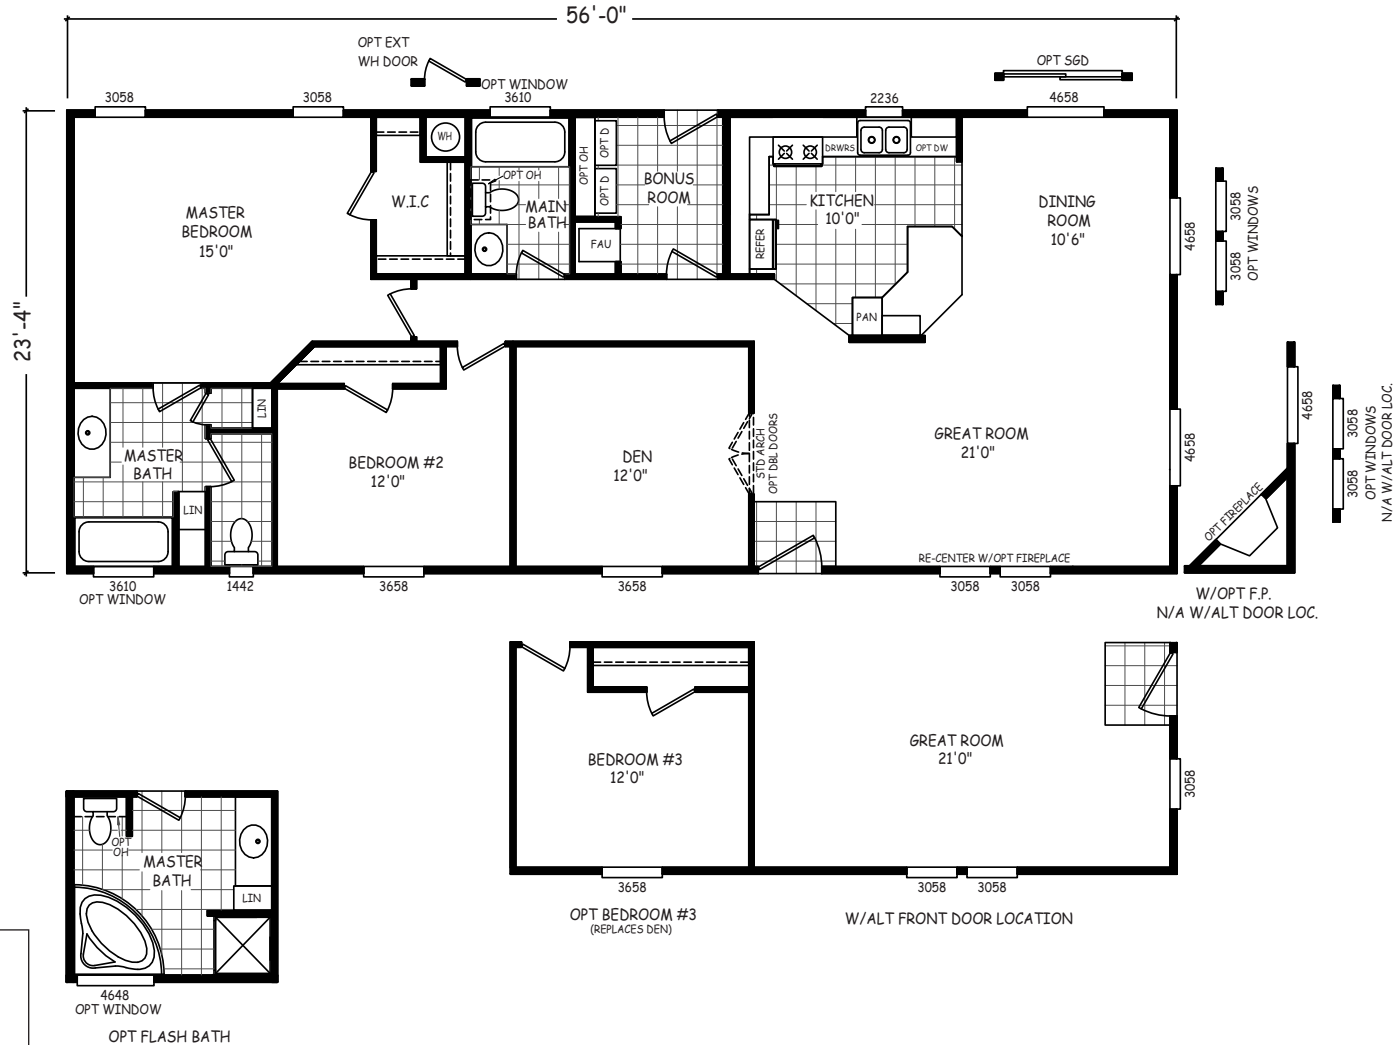

Cantex

GS Series

1,307 SQ. FT. (Approximate) 2 Bedrooms, 2 Baths

Last Updated: 12-15-20

FACTORY SELECT HOMES
4455 N. Stockton Hill Rd.
Kingman, AZ 86409

FactorySelectMH.com | 1-800-965-3641

IMPORTANT: Alta Cima Corp reserves the right to modify, cancel or substitute products or features of this event at any time without prior notice or obligation. Pictures and other promotional materials are representative and may depict or contain floor plans, square footages, elevations, options, upgrades, extra design features, decorations, floor coverings, specialty light fixtures, custom paint and wall coverings, window treatments, landscaping, sound and alarm systems, furnishings, appliances, and other designer/decorator features and amenities that are not included as part of the home and/or may not be available at all locations. Home, pricing and community information is subject to change, and homes to prior sale, at any time without notice or obligation. ©2020 Alta Cima Corp. All rights reserved.