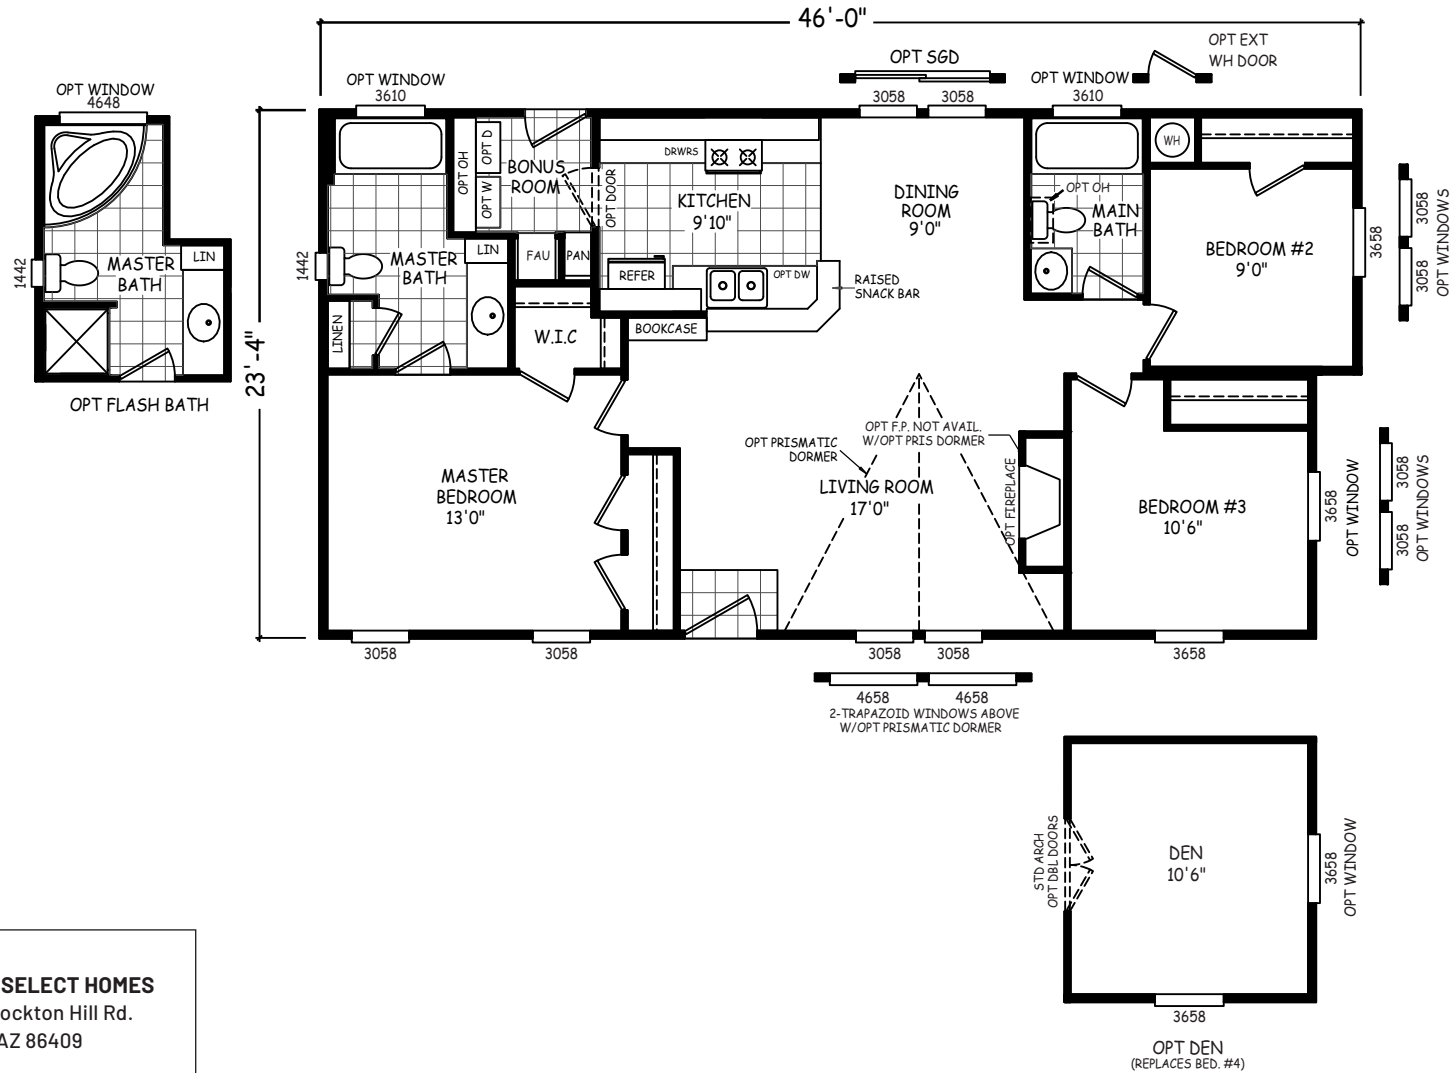

# Bulldog

GS Series

1,050 SQ. FT. (Approximate) 3 Bedrooms, 2 Baths

Last Updated: 12-15-20

**FACTORY SELECT HOMES**  
 4455 N. Stockton Hill Rd.  
 Kingman, AZ 86409

**FactorySelectMH.com | 1-800-965-3641**