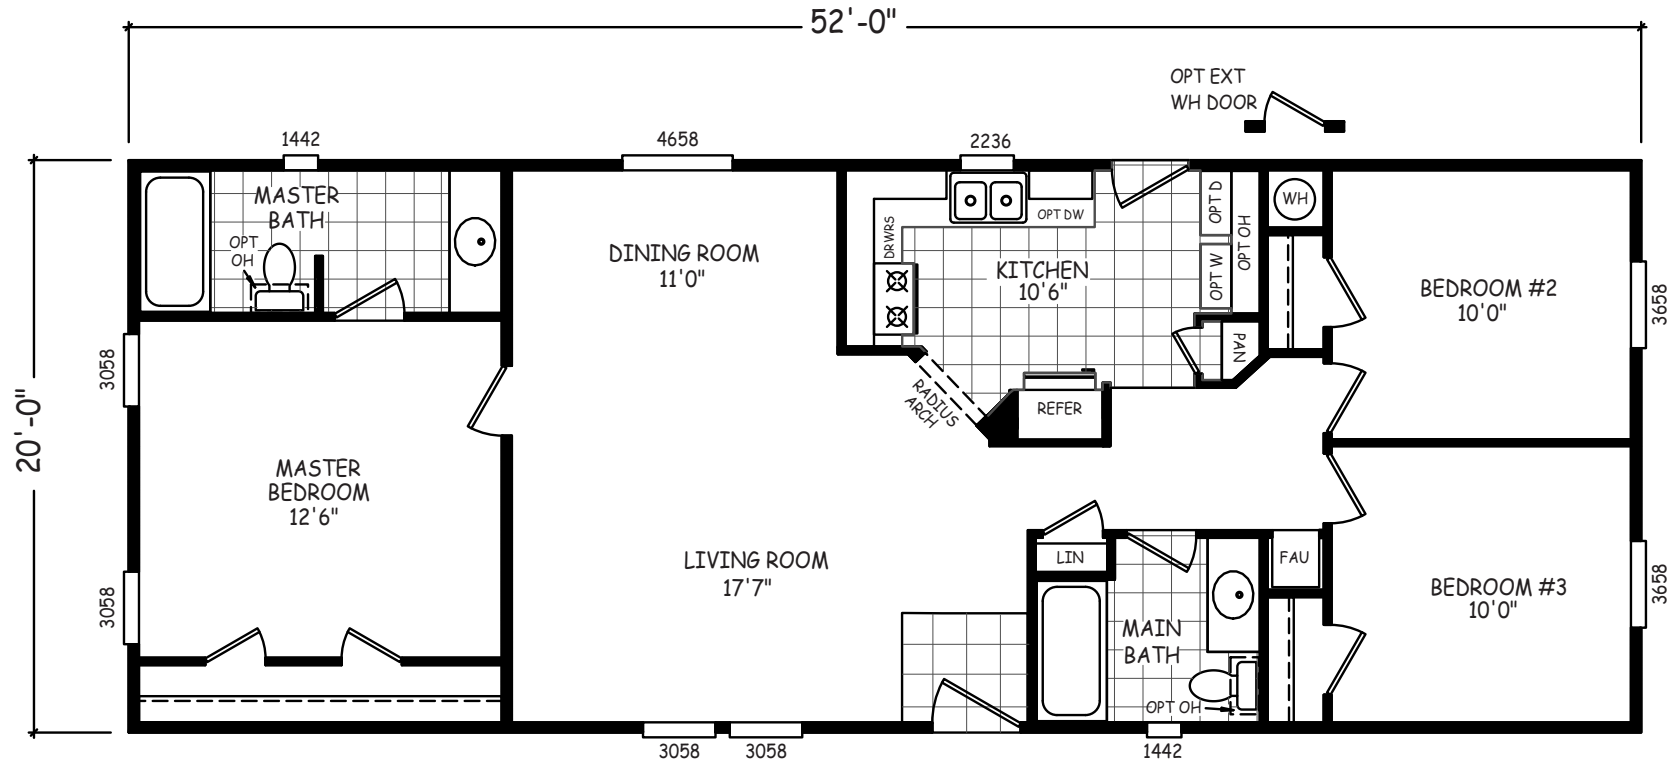

# Buckboard

GS Series

1,040 SQ. FT. (Approximate) 3 Bedrooms, 2 Baths

Last Updated: 12-15-20

**FACTORY SELECT HOMES**  
 4455 N. Stockton Hill Rd.  
 Kingman, AZ 86409

**FactorySelectMH.com | 1-800-965-3641**