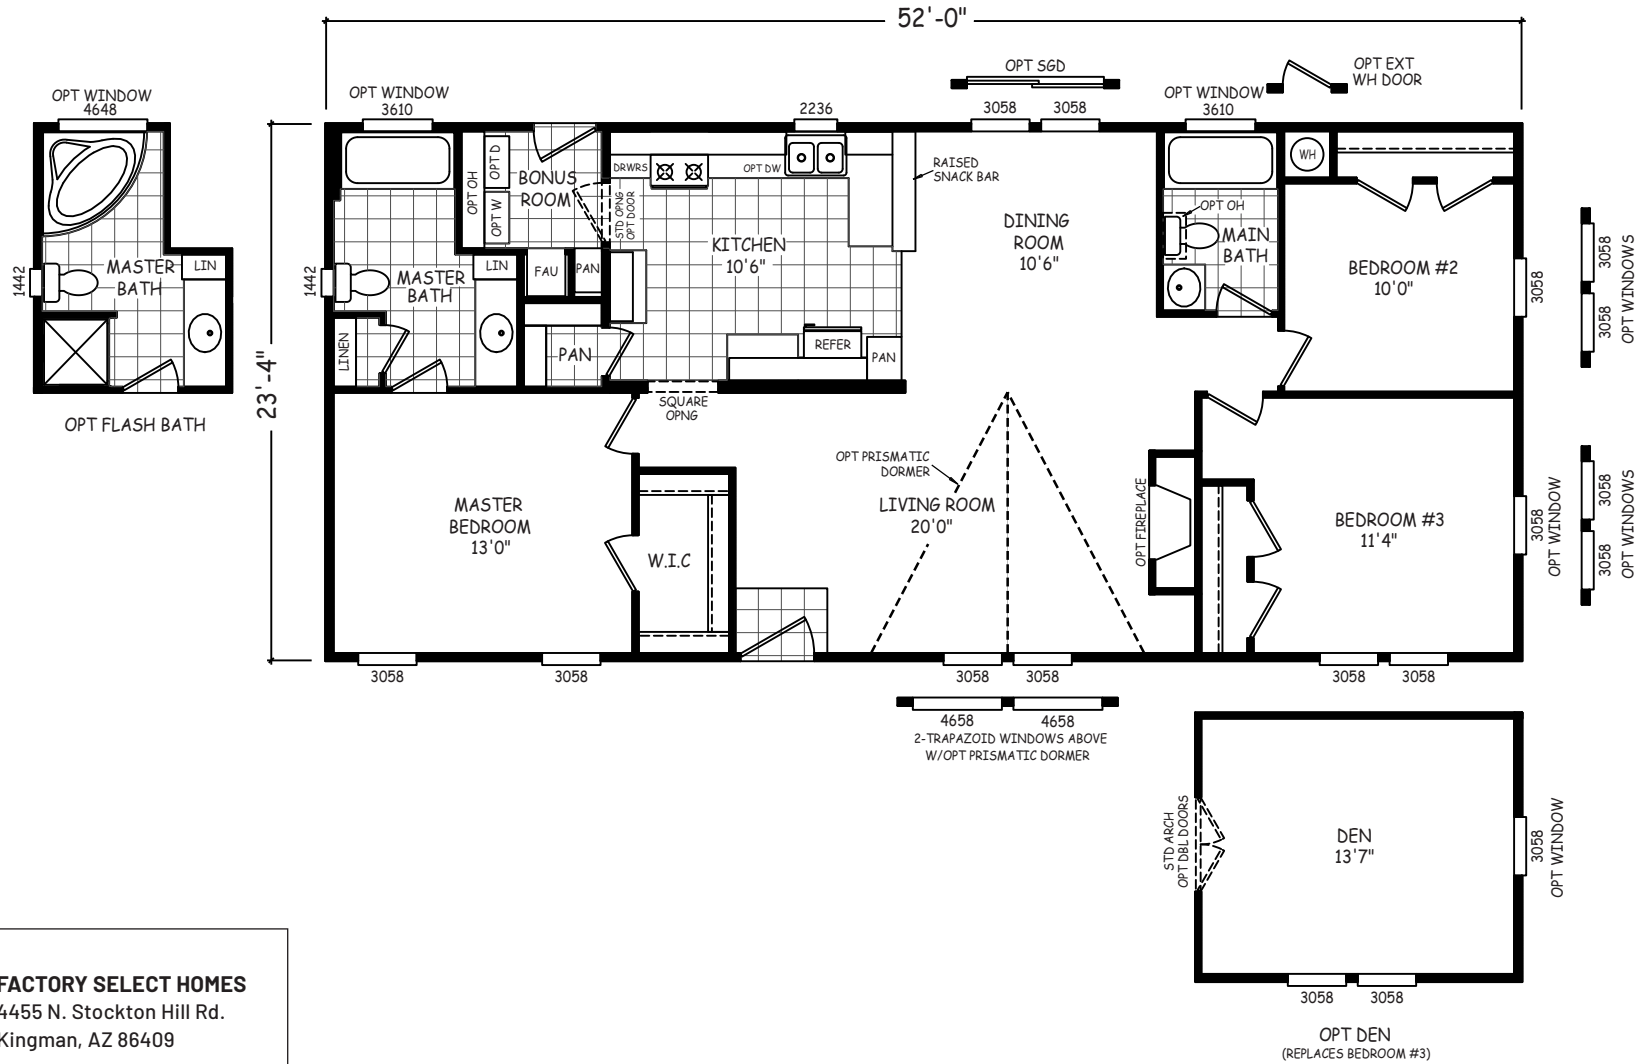

Bonanza

GS Series

1,213 SQ. FT. (Approximate) 3 Bedrooms, 2 Baths

Last Updated: 12-15-20

FACTORY SELECT HOMES
 4455 N. Stockton Hill Rd.
 Kingman, AZ 86409

FactorySelectMH.com | 1-800-965-3641

IMPORTANT: Alta Cima Corp reserves the right to modify, cancel or substitute products or features of this event at any time without prior notice or obligation. Pictures and other promotional materials are representative and may depict or contain floor plans, square footages, elevations, options, upgrades, extra design features, decorations, floor coverings, specialty light fixtures, custom paint and wall coverings, window treatments, landscaping, sound and alarm systems, furnishings, appliances, and other designer/decorator features and amenities that are not included as part of the home and/or may not be available at all locations. Home, pricing and community information is subject to change, and homes to prior sale, at any time without notice or obligation. ©2020 Alta Cima Corp. All rights reserved.