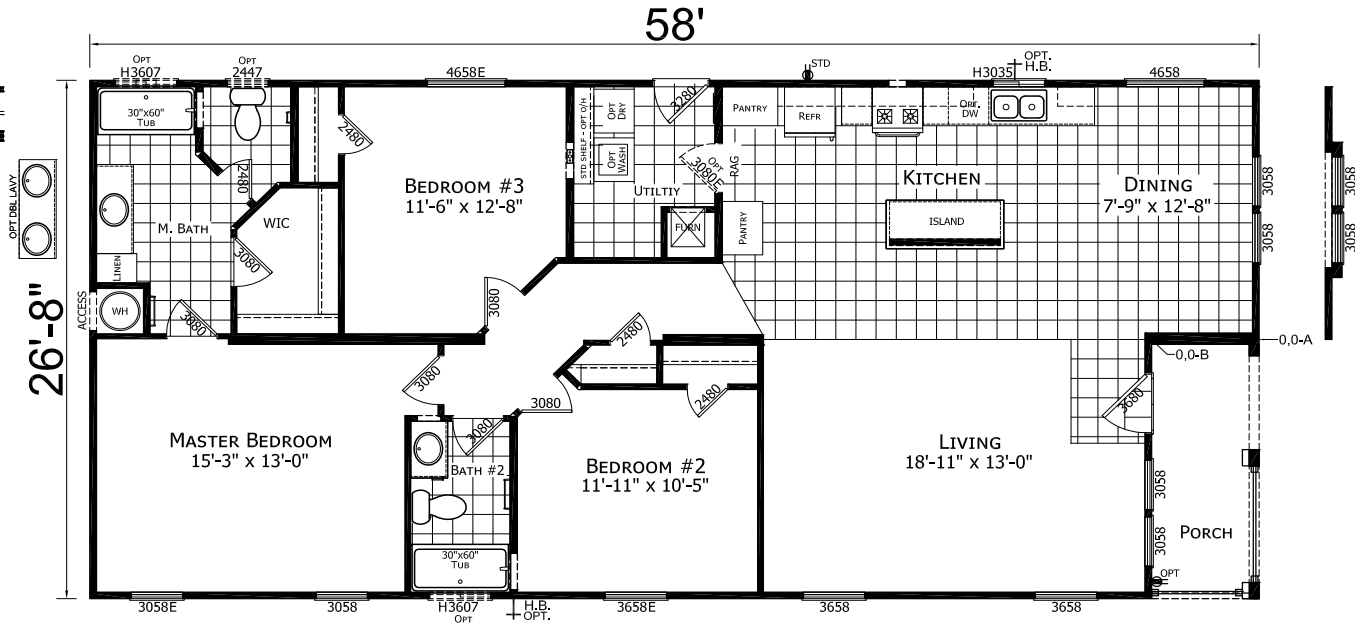

Berwyn

American Freedom Series

1,547 SQ. FT. (Approximate) 3 Bedroom, 2 Bath

Last Updated: 11-6-20

OPT. GLAMOUR MST BATH

FACTORY SELECT HOMES

4455 N. Stockton Hill Rd.
Kingman, AZ 86409

FactorySelectMH.com | 1-800-965-3641