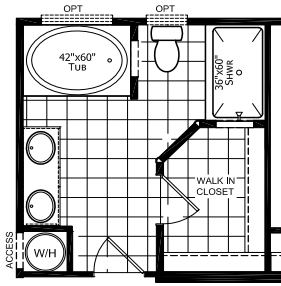

Berwyn

American Freedom Series

1,547 SQ. FT. (Approximate) 3 Bedroom, 2 Bath

Last Updated: 11-6-20

OPT. GLAMOUR MST BATH

FACTORY SELECT HOMES

4455 N. Stockton Hill Rd.
Kingman, AZ 86409

FactorySelectMH.com | 1-800-965-3641