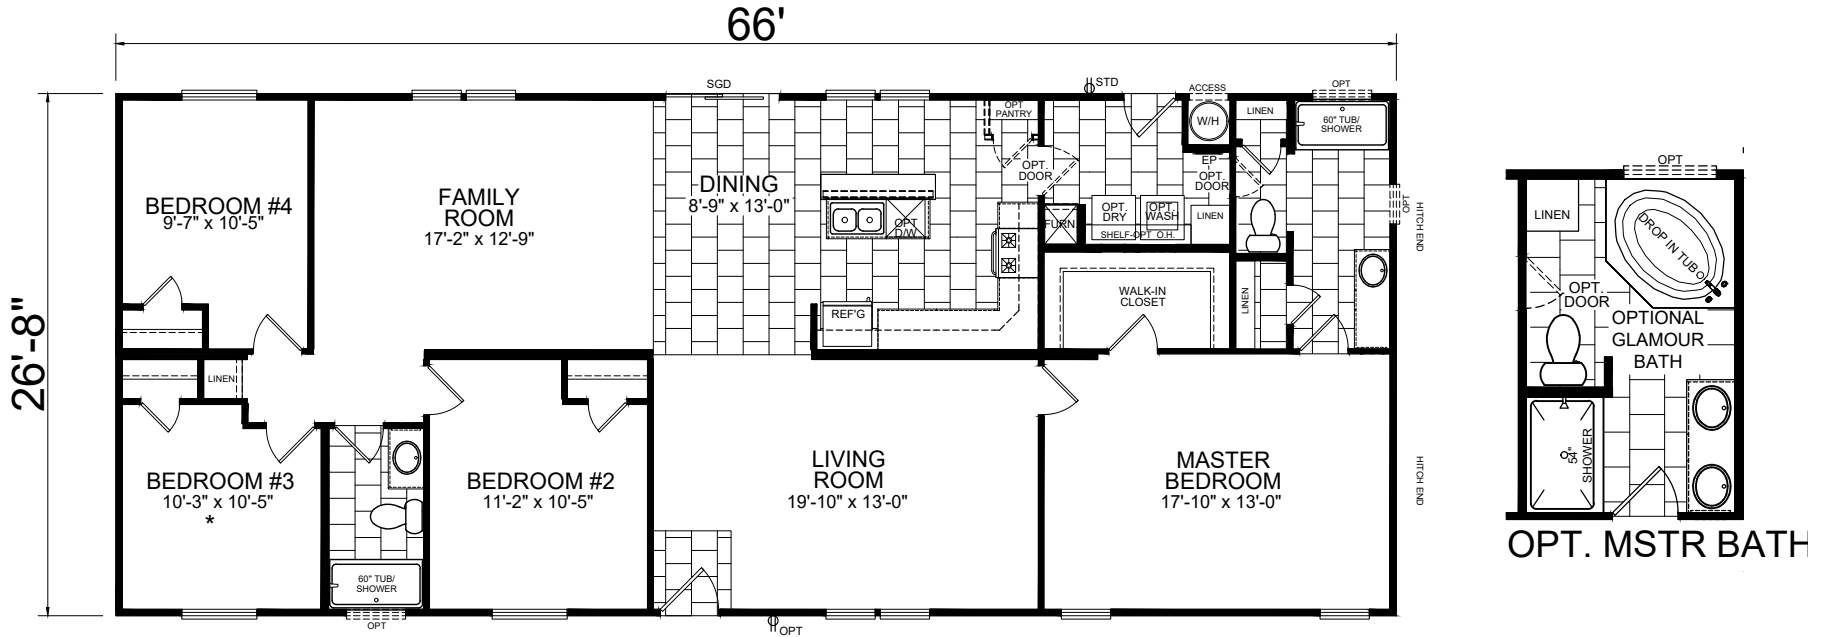

# Benning

American Freedom Series

1,783 SQ. FT. (Approximate) 4 Bedroom, 2 Bath

Last Updated: 11-6-20

**FACTORY SELECT HOMES**  
 4455 N. Stockton Hill Rd.  
 Kingman, AZ 86409

**FactorySelectMH.com | 1-800-965-3641**