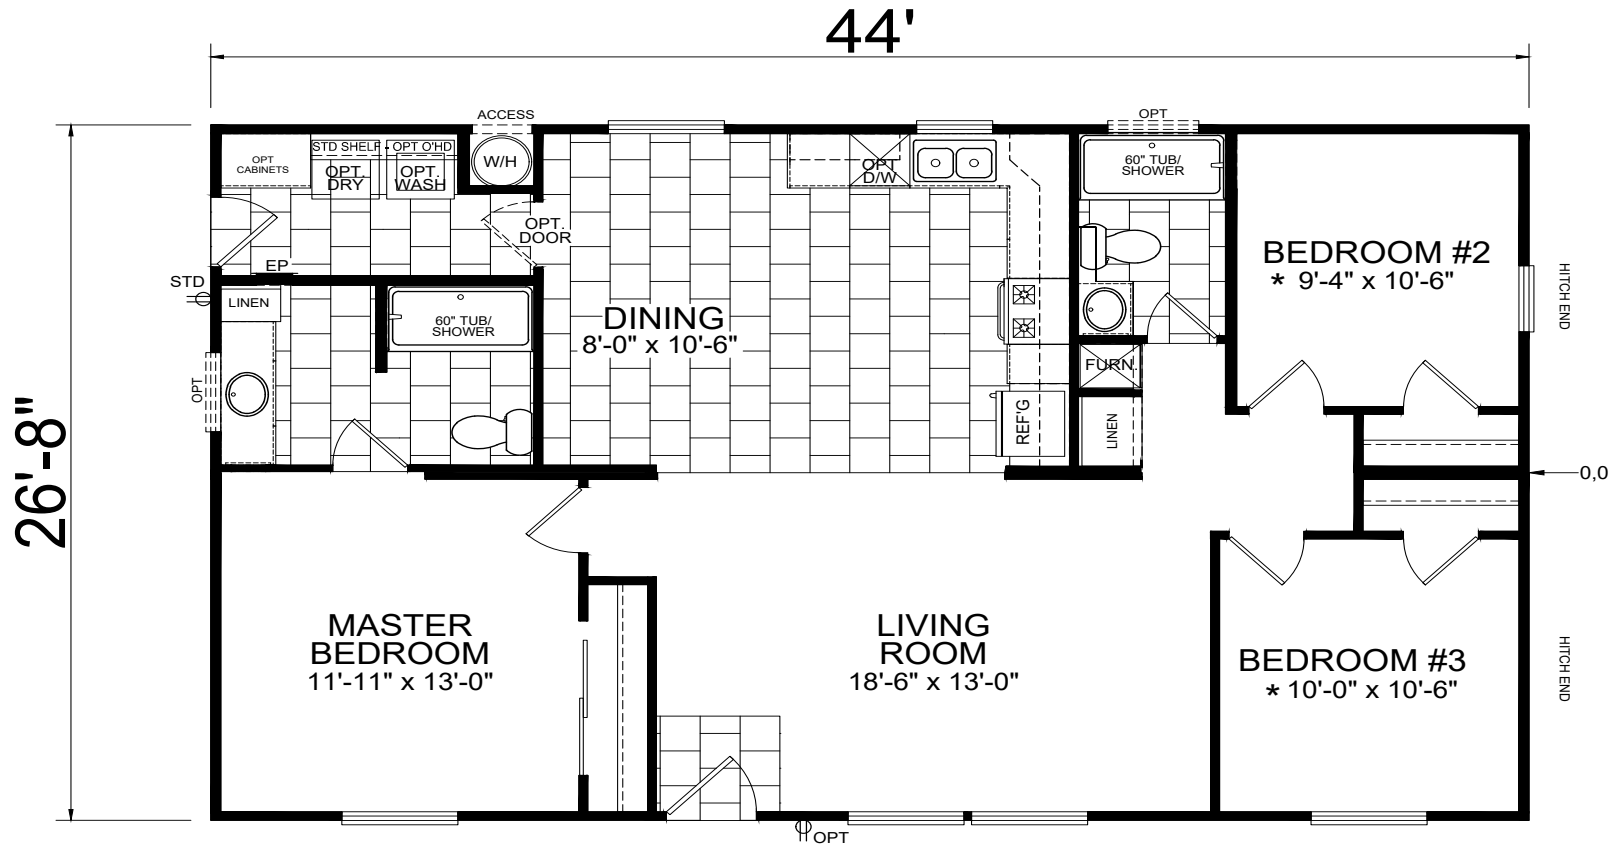

# Belle Haven

American Freedom Series

1,153 SQ. FT. (Approximate) 3 Bedroom, 2 Bath

Last Updated: 11-6-20

**FACTORY SELECT HOMES**

4455 N. Stockton Hill Rd.  
Kingman, AZ 86409

**FactorySelectMH.com | 1-800-965-3641**