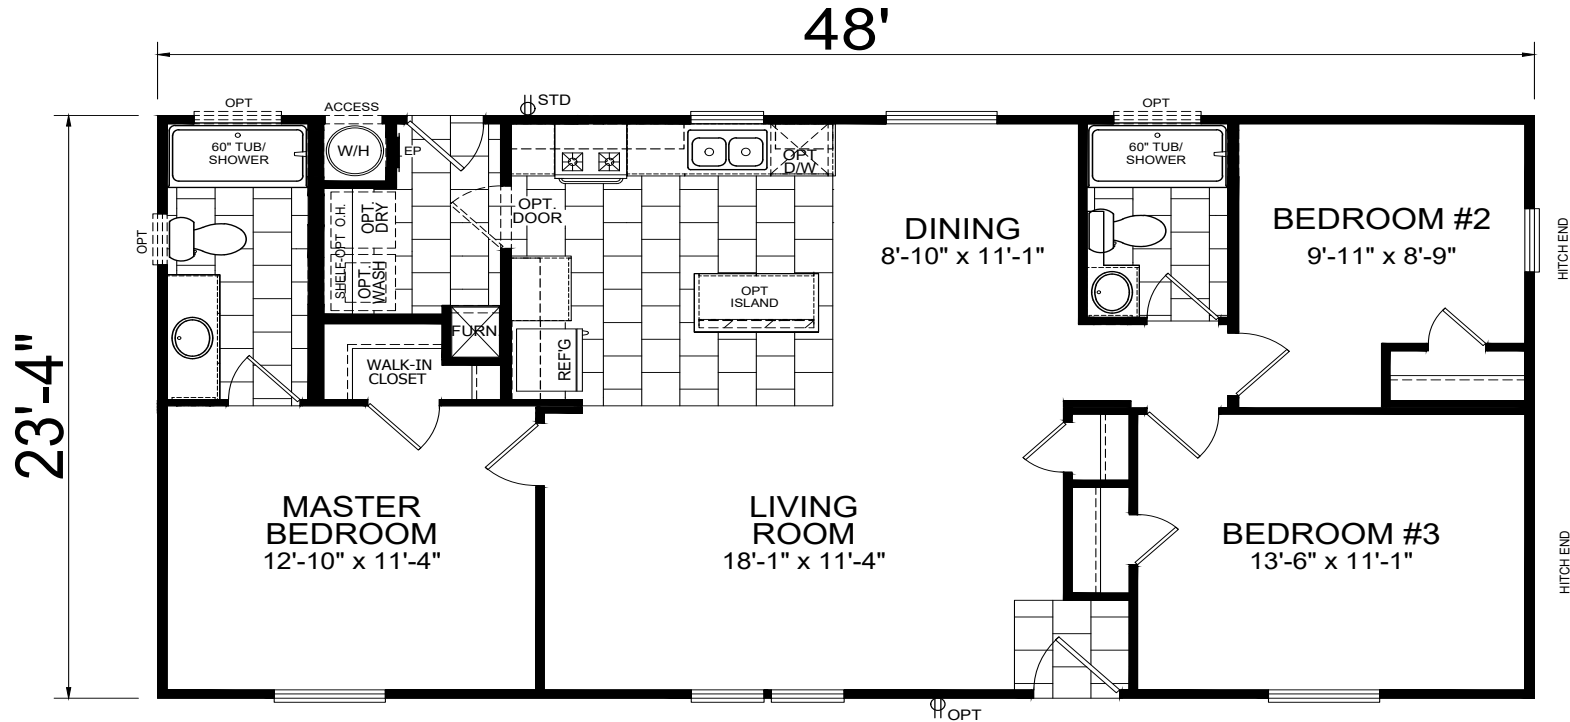

# Annandale

American Freedom Series

1,138 SQ. FT. (Approximate) 3 Bedroom, 2 Bath

Last Updated: 11-6-20

**FACTORY SELECT HOMES**  
 4455 N. Stockton Hill Rd.  
 Kingman, AZ 86409

**FactorySelectMH.com | 1-800-965-3641**