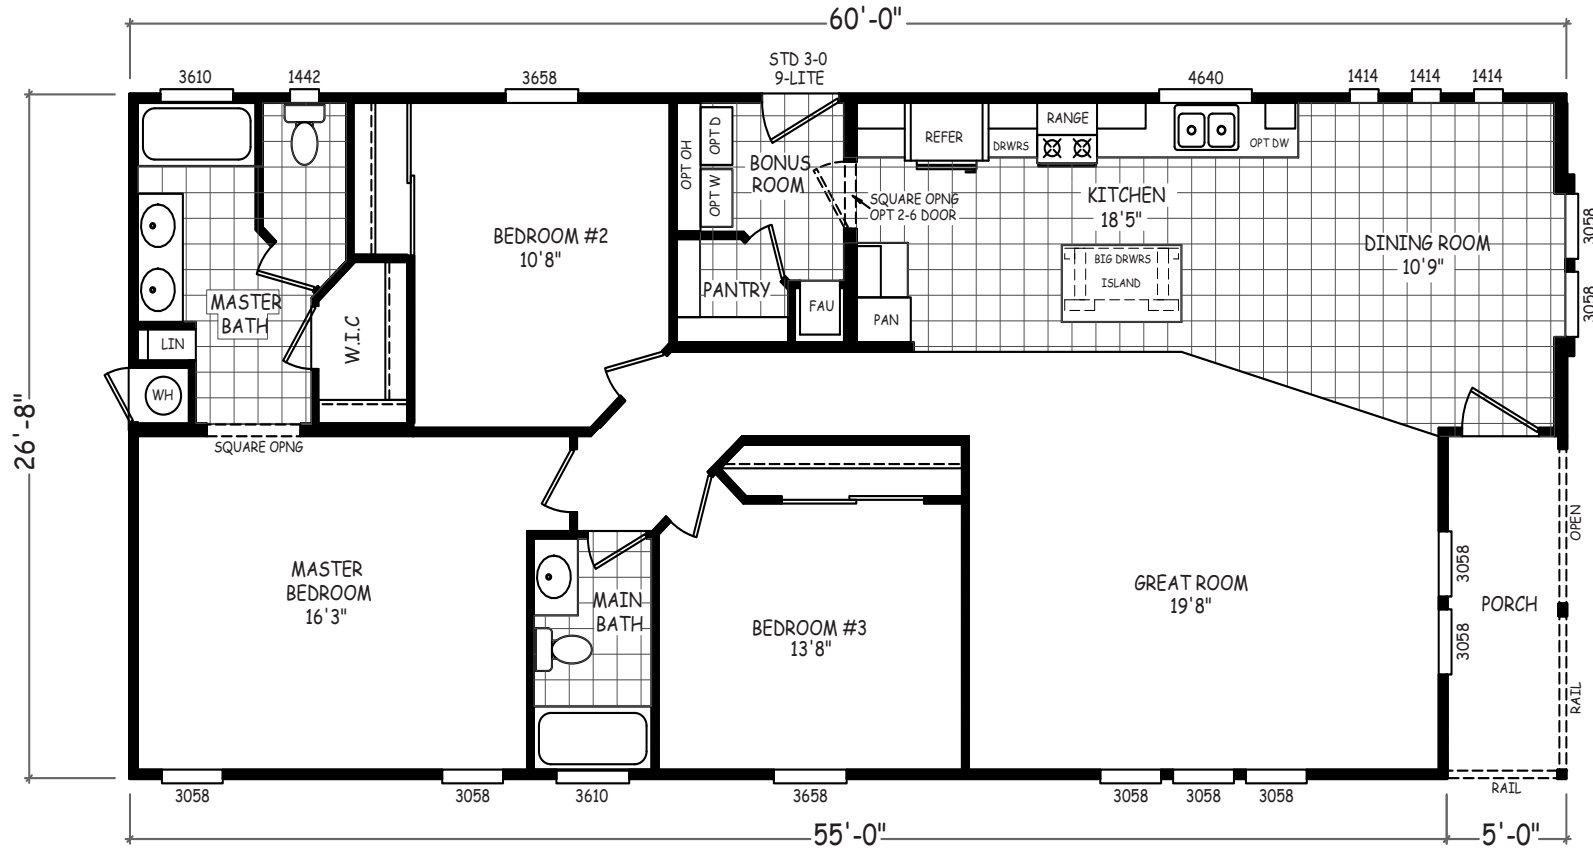

# Acker

Sedona Ridge Series

1,600 SQ. FT. (Approximate) 3 Bedroom, 2 Bath

Last Updated: 12-15-20

**FACTORY SELECT HOMES**  
 4455 N. Stockton Hill Rd.  
 Kingman, AZ 86409

**FactorySelectMH.com | 1-800-965-3641**